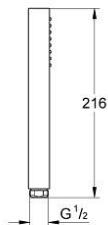

27 888 GN0 EUPHORIA CUBE+ STICK HAND SHOWER 1 SPRAY

PRODUCT DESCRIPTION

- Colour: brushed cool sunrise
- spray pattern: Standard spray
- material: metal
- 9.5 l/min flow limiter
- GROHE DreamSpray - perfect spray pattern
- GROHE LongLife finish
- GROHE SpeedClean - effortless limescale removal
- Inner WaterGuide - inner insulation for surface protection
- universal mounting system, fitting all standard shower hoses
- suitable for instantaneous heater
- min. recommended pressure 1.0 bar

27 888 GN0 **EUPHORIA CUBE+ STICK HAND SHOWER 1 SPRAY**

SPARE PARTS, september 2018 – now

1: Dirt strainer (Spare part-nr. 0700200M)