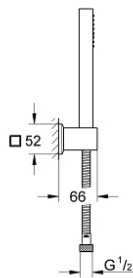

### PRODUCT DESCRIPTION

- Colour: chrome
- consisting of:
  - hand shower, metal (27 888)
  - wall shower holder (27 706)
  - metal shower hose 1500 mm (28 417)
- with flow restrictor
- maximum flow rate (at 3 bar): 8.2 l/min
- GROHE EcoJoy - Less water, perfect flow
- GROHE DreamSpray - perfect spray pattern
- GROHE LongLife finish
- GROHE SpeedClean - effortless limescale removal
- Inner WaterGuide - inner insulation for surface protection
- TwistStop - to prevent hose from twisting
- suitable for instantaneous heater
- min. recommended pressure 1.0 bar