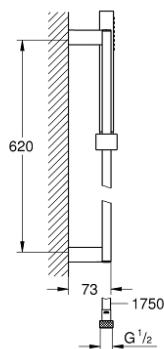

27 891 000 **EUPHORIA CUBE+ STICK SHOWER RAIL SET 1 SPRAY**

PRODUCT DESCRIPTION

- Colour: chrome
- consisting of:
 - hand shower, metal
 - spray pattern: Standard spray
 - maximum flow rate (at 3 bar): 8.2 l/min
 - shower rail 600 mm (27 892)
 - metal shower hose 1750 mm (28 025)
 - GROHE DreamSpray - perfect spray pattern
 - GROHE LongLife finish
 - GROHE SpeedClean - effortless limescale removal
 - Inner WaterGuide - inner insulation for surface protection
 - TwistStop - to prevent hose from twisting
 - suitable for instantaneous heater
 - min. recommended pressure 1.0 bar

27 891 000 **EUPHORIA CUBE+ STICK SHOWER RAIL SET 1 SPRAY**

SPARE PARTS, oktober 2011 – now

- 1: Glide element (Spare part-nr. 48180000)
- 2: Shower rail holder (Spare part-nr. 48179000)
- 3: Dirt strainer (Spare part-nr. 0700200M)
- 4: Compensation disc (Spare part-nr. 27845000)*