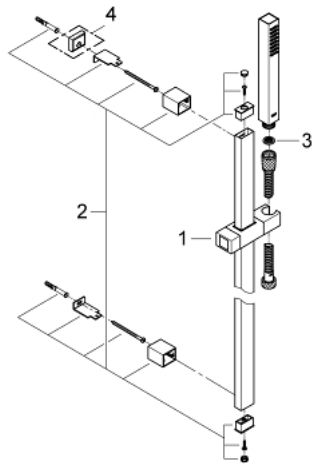

27 891 000 **EUPHORIA CUBE+ STICK SHOWER RAIL SET 1 SPRAY**

PRODUCT DESCRIPTION

- Colour: chrome
- consisting of:
 - hand shower, metal
 - spray pattern: Standard spray
 - maximum flow rate (at 3 bar): 8.2 l/min
 - shower rail 600 mm (27 892)
 - metal shower hose 1750 mm (28 025)
 - GROHE DreamSpray - perfect spray pattern
 - GROHE LongLife finish
 - GROHE SpeedClean - effortless limescale removal
 - Inner WaterGuide - inner insulation for surface protection
 - TwistStop - to prevent hose from twisting
 - suitable for instantaneous heater
 - min. recommended pressure 1.0 bar

27 891 000 **EUPHORIA CUBE+ STICK SHOWER RAIL SET 1 SPRAY**

SPARE PARTS, oktober 2011 – now

- 1: Glide element (Spare part-nr. 48180000)
- 2: Shower rail holder (Spare part-nr. 48179000)
- 3: Dirt strainer (Spare part-nr. 0700200M)
- 4: Compensation disc (Spare part-nr. 27845000)*