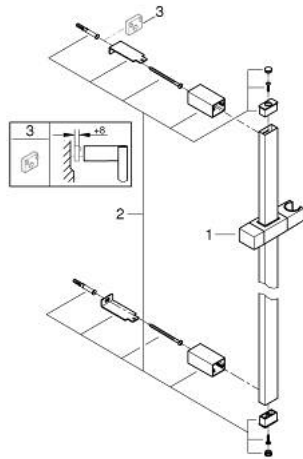

27 892 000 **EUPHORIA CUBE SHOWER RAIL 600 MM**

PRODUCT DESCRIPTION

- Colour: chrome
- with wall holders, glide element and swivel holder
- GROHE LongLife finish

27 892 000 **EUPHORIA CUBE SHOWER RAIL 600 MM**

SPARE PARTS, oktober 2011 – now

- 1: Glide element (Spare part-nr. 48180000)
 - 2: Shower rail holder (Spare part-nr. 48179000)
 - 3: Compensation disc (Spare part-nr. 27845000)*
- * Optional accessories