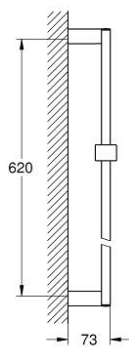

27 892 000 **EUPHORIA CUBE SHOWER RAIL 600 MM**

PRODUCT DESCRIPTION

- Colour: chrome
- with wall holders, glide element and swivel holder
- GROHE LongLife finish

27 892 000 **EUPHORIA CUBE SHOWER RAIL 600 MM**

SPARE PARTS, oktober 2011 – now

- 1: Glide element (Spare part-nr. 48180000)
 - 2: Shower rail holder (Spare part-nr. 48179000)
 - 3: Compensation disc (Spare part-nr. 27845000)*
- * Optional accessories