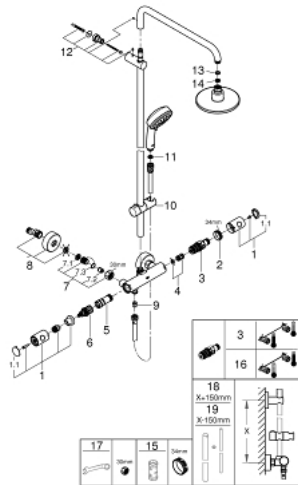

27 922 000 TEMPESTA COSMOPOLITAN 160 SHOWER SYSTEM WITH THERMOSTAT FOR WALL MOUNTING

SPARE PARTS, april 2018 – now

- 1: Metal handle 1/2" (Spare part-nr. 47984000)
- 1.1: Cover cap (Spare part-nr. 6458500M)
- 2: Fitting ring (Spare part-nr. 47743000)
- 3: Thermostatic compact cartridge 1/2" (Spare part-nr. 47439000)
- 4: Buffer (Spare part-nr. 47398000)
- 5: Water flow (Spare part-nr. 47751000)
- 6: Aquadimmer (Spare part-nr. 12433000)
- 7: Non-return valve (Spare part-nr. 47189000)
- 7.1: Dirt strainer (Spare part-nr. 0726400M)
- 7.2: Non-return valve (Spare part-nr. 08565000)
- 7.3: O-ring $\varnothing 17 \times \varnothing 2$ (Spare part-nr. 0305500M)
- 8: S-union (Spare part-nr. 12662000)
- 9: Non-return valve (Spare part-nr. 08565000)
- 10: Glide element (Spare part-nr. 12140000)
- 11: Dirt strainer (Spare part-nr. 0700200M)
- 12: Shower rail holder (Spare part-nr. 48423000)
- 13: Fibre seal $\varnothing 18,5 \times \varnothing 12 \times 2$ (Spare part-nr. 0138900M)
- 14: Dirt strainer (Spare part-nr. 0676800M)
- 15: Socket spanner (Spare part-nr. 19332000)*
- 16: GROHE TurboStat cartridge 1/2" (Spare part-nr. 47175000)*
- 17: Special spanner (Spare part-nr. 19377000)*
- 18: Shower system pipe for retrofitting (Spare part-nr. 48053000)*
- 19: Shower system pipe for retrofitting (Spare part-nr. 48054000)*