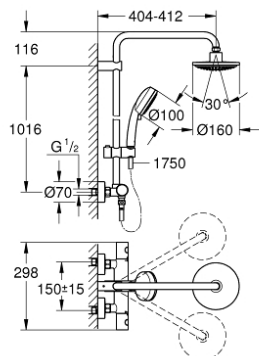

27 922 000 TEMPESTA COSMOPOLITAN 160 SHOWER SYSTEM WITH THERMOSTAT FOR WALL MOUNTING

PRODUCT DESCRIPTION

- Colour: chrome
- consisting of:
  - horizontal swivable 390 mm shower arm
  - exposed thermostat with Aquadimmer function
  - allows change between:
    - head shower 1 spray (28 232 000)
    - spray pattern: Rain
    - maximum flow rate (at 3 bar): 19 l/min
  - with ball joint
  - rotation angle $\pm 15^\circ$
  - hand shower Tempesta Cosmopolitan 100 (27 571)
  - 2 spray patterns: Rain, Jet
  - maximum flow rate (at 3 bar): 14 l/min
  - adjustable in height with gliding element
  - shower hose Silverflex 1750 mm 1/2" x 1/2" (28 388)
  - GROHE TurboStat - compact cartridge with wax thermoelement
  - GROHE SafeStop safety button at 38°C
  - GROHE SafeStop Plus optional temperature limiter at 43°C included
  - GROHE DreamSpray - perfect spray pattern
  - GROHE LongLife finish
  - GROHE SpeedClean - effortless limescale removal
  - Inner WaterGuide - inner insulation for surface protection
  - TwistStop - to prevent hose from twisting
  - suitable for instantaneous heaters from 18 kW/h
  - maximum flow rate (at 3 bar): 19 l/min
  - minimum flow rate 5 l/min
  - optional upgrade: GROHE EasyReach tray (26 362), sold separately