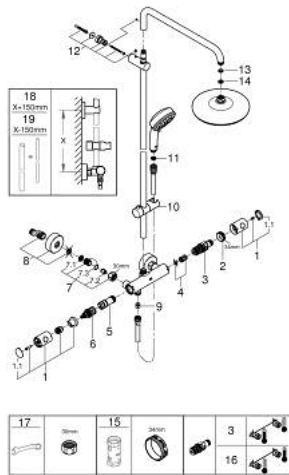

27 922 001 TEMPESTA COSMOPOLITAN SYSTEM 210 SHOWER SYSTEM WITH THERMOSTAT FOR WALL MOUNTING

SPARE PARTS, april 2018 – now

- 1: Metal handle 1/2" (Spare part-nr. 47984000)
- 1.1: Cover cap (Spare part-nr. 6458500M)
- 2: Fitting ring (Spare part-nr. 47743000)
- 3: Thermostatic compact cartridge 1/2" (Spare part-nr. 47439000)
- 4: Buffer (Spare part-nr. 47398000)
- 5: Water flow (Spare part-nr. 47751000)
- 6: Aquadimmer (Spare part-nr. 12433000)
- 7: Non-return valve (Spare part-nr. 47189000)
- 7.1: Dirt strainer (Spare part-nr. 0726400M)
- 7.2: Non-return valve (Spare part-nr. 08565000)
- 7.3: O-ring $\varnothing 17 \times \varnothing 2$ (Spare part-nr. 0305500M)
- 8: S-union (Spare part-nr. 12662000)
- 9: Non-return valve (Spare part-nr. 08565000)
- 10: Glide element (Spare part-nr. 12140000)
- 11: Dirt strainer (Spare part-nr. 0700200M)
- 12: Shower rail holder (Spare part-nr. 48423000)
- 13: Fibre seal $\varnothing 18,5 \times \varnothing 12 \times 2$ (Spare part-nr. 0138900M)
- 14: Dirt strainer (Spare part-nr. 48007000)
- 15: Socket spanner (Spare part-nr. 19332000)*
- 16: GROHE TurboStat cartridge 1/2" (Spare part-nr. 47175000)*
- 17: Special spanner (Spare part-nr. 19377000)*
- 18: Shower system pipe for retrofitting (Spare part-nr. 48053000)*
- 19: Shower system pipe for retrofitting (Spare part-nr. 48054000)*

* Optional accessories