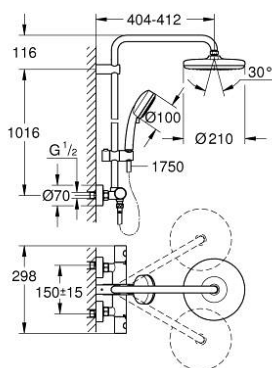

27 922 001 TEMPESTA COSMOPOLITAN SYSTEM 210 SHOWER SYSTEM WITH THERMOSTAT FOR WALL MOUNTING

PRODUCT DESCRIPTION

- Colour: chrome
- consisting of:
 - horizontal swivable 390 mm shower arm
 - exposed thermostat with Aquadimmer function
 - allows change between:
 - head shower Tempesta 210 (26 408)
 - spray pattern: Rain
 - maximum flow rate (at 3 bar): 19 l/min
 - with ball joint
 - rotation angle $\pm 15^\circ$
 - hand shower Tempesta Cosmopolitan 100 (27 571)
 - 2 spray patterns: Rain, Jet
 - maximum flow rate (at 3 bar): 14 l/min
 - adjustable in height with gliding element
 - Rotaflex TwistStop shower hose 1750 mm 1/2" x 1/2" (28 410)
 - GROHE TurboStat - compact cartridge with wax thermoelement
 - GROHE SafeStop safety button at 38°C
 - GROHE SafeStop Plus optional temperature limiter at 43°C included
 - GROHE DreamSpray - perfect spray pattern
 - GROHE LongLife finish
 - GROHE SpeedClean - effortless limescale removal
 - Inner WaterGuide - inner insulation for surface protection
 - TwistStop - to prevent hose from twisting
 - suitable for instantaneous heaters from 18 kW/h
 - maximum flow rate (at 3 bar): 19 l/min
 - minimum flow rate 5 l/min
 - optional upgrade: GROHE EasyReach tray (26 362), sold separately