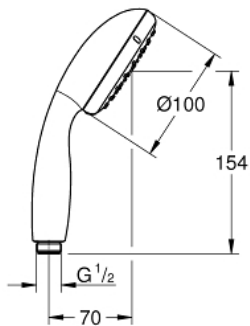

## 27 923 001 TEMPESTA 100 HAND SHOWER 1 SPRAY

### PRODUCT DESCRIPTION

- Colour: chrome
- spray pattern: Rain
- 9.5 l/min flow limiter
- GROHE DreamSpray - perfect spray pattern
- GROHE LongLife finish
- GROHE SpeedClean - effortless limescale removal
- Inner WaterGuide - inner insulation for surface protection
- ShockProof silicone ring prevents damages caused by shower falling
- universal mounting system, fitting all standard shower hoses
- suitable for instantaneous heater
- min. recommended pressure 1.0 bar

## 27 923 001 TEMPESTA 100 HAND SHOWER 1 SPRAY

**SPARE PARTS**, marec 2017 – now

1: Dirt strainer (Spare part-nr. 0700200M)