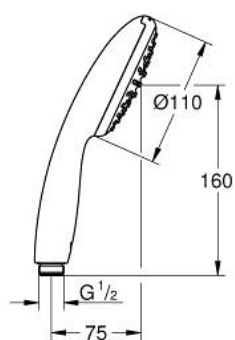

27 923 003 TEMPESTA 110 HAND SHOWER 1 SPRAY

PRODUCT DESCRIPTION

- Colour: chrome
- spray pattern: Rain
- maximum flow rate (at 3 bar): 7.6 l/min
- GROHE EcoJoy - Less water, perfect flow
- GROHE DreamSpray - perfect spray pattern
- GROHE LongLife finish
- GROHE SpeedClean - effortless limescale removal
- Inner WaterGuide - inner insulation for surface protection
- ShockProof silicone ring prevents damages caused by shower falling
- universal mounting system, fitting all standard shower hoses
- min. recommended pressure 1.0 bar
- suitable for instantaneous heater
- professional edition

27 923 003 TEMPESTA 110 HAND SHOWER 1 SPRAY

SPARE PARTS, november 2021 – now

1: Dirt strainer (Spare part-nr. 0700200M)