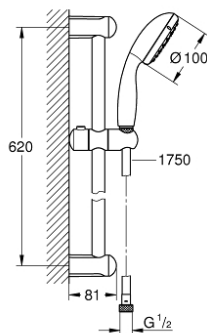

27 924 001 TEMPESTA 100 SHOWER RAIL SET 1 SPRAY

PRODUCT DESCRIPTION

- Colour: chrome
- consisting of:
 - hand shower (27 923)
 - shower rail, 600 mm (27 523)
 - shower hose Relaxaflex 1750 mm 1/2" x 1/2" (28 154)
 - 9.5 l/min flow limiter
 - GROHE DreamSpray - perfect spray pattern
 - GROHE LongLife finish
 - GROHE SpeedClean - effortless limescale removal
 - Inner WaterGuide - inner insulation for surface protection
 - ShockProof silicone ring prevents damages caused by shower falling
- suitable for instantaneous heater
- min. recommended pressure 1.0 bar

27 924 001 TEMPESTA 100 SHOWER RAIL SET 1 SPRAY

SPARE PARTS, marec 2017 – now

- 1: Shower rail holder (Spare part-nr. 48098000)
- 2: Glide element (Spare part-nr. 48099000)
- 3: Dirt strainer (Spare part-nr. 0700200M)
- 4: Compensation disc (Spare part-nr. 48051000)*