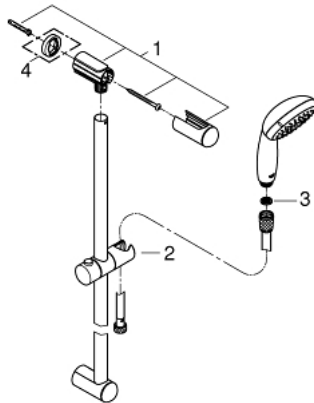

27 924 001 TEMPESTA 100 SHOWER RAIL SET 1 SPRAY

PRODUCT DESCRIPTION

- Colour: chrome
- consisting of:
 - hand shower (27 923)
 - shower rail, 600 mm (27 523)
 - shower hose Relaxaflex 1750 mm 1/2" x 1/2" (28 154)
 - 9.5 l/min flow limiter
 - GROHE DreamSpray - perfect spray pattern
 - GROHE LongLife finish
 - GROHE SpeedClean - effortless limescale removal
 - Inner WaterGuide - inner insulation for surface protection
 - ShockProof silicone ring prevents damages caused by shower falling
- suitable for instantaneous heater
- min. recommended pressure 1.0 bar

27 924 001 TEMPESTA 100 SHOWER RAIL SET 1 SPRAY

SPARE PARTS, marec 2017 – now

- 1: Shower rail holder (Spare part-nr. 48098000)
- 2: Glide element (Spare part-nr. 48099000)
- 3: Dirt strainer (Spare part-nr. 0700200M)
- 4: Compensation disc (Spare part-nr. 48051000)*