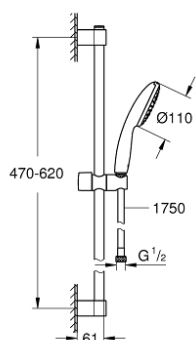

## 27 924 003 TEMPESTA 110 SHOWER RAIL SET 1 SPRAY (RAIN)

### PRODUCT DESCRIPTION

- Colour: chrome
- consisting of:
  - hand shower Tempesta 110 (27 923)
  - maximum flow rate (at 3 bar): 7.6 l/min
  - shower rail, 600 mm (27 523)
  - shower hose Relaxaflex 1750 mm 1/2" x 1/2" (28 154)
- GROHE EcoJoy - Less water, perfect flow
- GROHE DreamSpray - perfect spray pattern
- GROHE LongLife finish
- Flexible Installation - 1 adjustable bracket for existing drill holes
- adjustable rail holder (turn and glide shower holder)
- GROHE SpeedClean - effortless limescale removal
- Inner WaterGuide - inner insulation for surface protection
- ShockProof silicone ring prevents damages caused by shower falling
- min. recommended pressure 1.0 bar
- suitable for instantaneous heater
- professional edition

### SPARE PARTS, november 2021 – now

- 1: Shower rail holder (Spare part-nr. 48607000)
  - 2: Glide element (Spare part-nr. 48609000)
  - 3: Shower rail holder (Spare part-nr. 48608000)
  - 4: Dirt strainer (Spare part-nr. 0700200M)
  - 5: Compensation disc (Spare part-nr. 48543001)\*
- \* Optional accessories