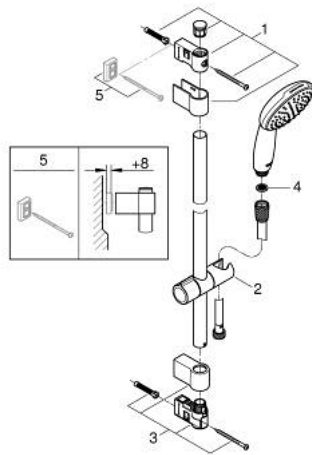

## 27 924 003 TEMPESTA 110 SHOWER RAIL SET 1 SPRAY (RAIN)

### PRODUCT DESCRIPTION

- Colour: chrome
- consisting of:
  - hand shower Tempesta 110 (27 923)
  - maximum flow rate (at 3 bar): 7.6 l/min
  - shower rail, 600 mm (27 523)
  - shower hose Relaxaflex 1750 mm 1/2" x 1/2" (28 154)
- GROHE EcoJoy - Less water, perfect flow
- GROHE DreamSpray - perfect spray pattern
- GROHE LongLife finish
- Flexible Installation - 1 adjustable bracket for existing drill holes
- adjustable rail holder (turn and glide shower holder)
- GROHE SpeedClean - effortless limescale removal
- Inner WaterGuide - inner insulation for surface protection
- ShockProof silicone ring prevents damages caused by shower falling
- min. recommended pressure 1.0 bar
- suitable for instantaneous heater
- professional edition

### SPARE PARTS, november 2021 – now

- 1: Shower rail holder (Spare part-nr. 48607000)
  - 2: Glide element (Spare part-nr. 48609000)
  - 3: Shower rail holder (Spare part-nr. 48608000)
  - 4: Dirt strainer (Spare part-nr. 0700200M)
  - 5: Compensation disc (Spare part-nr. 48543001)\*
- \* Optional accessories