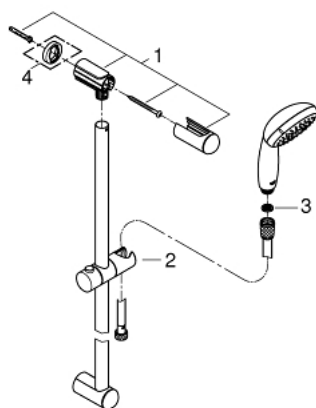

27 925 001 TEMPESTA 100 SHOWER RAIL SET 1 SPRAY

PRODUCT DESCRIPTION

- Colour: chrome
- consisting of:
 - hand shower (27 923)
 - shower rail, 900 mm (27 524)
 - shower hose Relaxaflex 1750 mm 1/2" x 1/2" (28 154)
 - GROHE EcoJoy 9.5 l/min flow limiter
 - GROHE DreamSpray - perfect spray pattern
 - GROHE LongLife finish
 - GROHE SpeedClean - effortless limescale removal
 - Inner WaterGuide - inner insulation for surface protection
 - ShockProof silicone ring prevents damages caused by shower falling
 - suitable for instantaneous heater

27 925 001 TEMPESTA 100 SHOWER RAIL SET 1 SPRAY

SPARE PARTS, marec 2017 – now

- 1: Shower rail holder (Spare part-nr. 48098000)
- 2: Glide element (Spare part-nr. 48099000)
- 3: Dirt strainer (Spare part-nr. 0700200M)
- 4: Compensation disc (Spare part-nr. 48051000)*