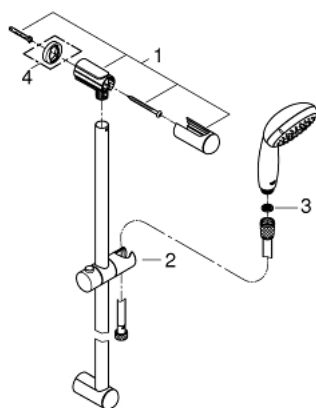

## 27 925 001 TEMPESTA 100 SHOWER RAIL SET 1 SPRAY

### PRODUCT DESCRIPTION

- Colour: chrome
- consisting of:
  - hand shower (27 923)
  - shower rail, 900 mm (27 524)
  - shower hose Relaxaflex 1750 mm 1/2" x 1/2" (28 154)
  - 9.5 l/min flow limiter
  - GROHE DreamSpray - perfect spray pattern
  - GROHE LongLife finish
  - GROHE SpeedClean - effortless limescale removal
  - Inner WaterGuide - inner insulation for surface protection
  - ShockProof silicone ring prevents damages caused by shower falling
  - suitable for instantaneous heater

### SPARE PARTS, marec 2017 – now

- 1: Shower rail holder (Spare part-nr. 48098000)
- 2: Glide element (Spare part-nr. 48099000)
- 3: Dirt strainer (Spare part-nr. 0700200M)
- 4: Compensation disc (Spare part-nr. 48051000)\*