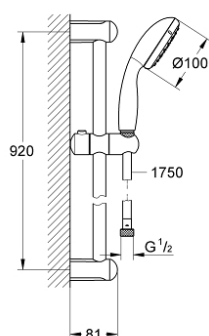

## 27 925 001 TEMPESTA 100 SHOWER RAIL SET 1 SPRAY

### PRODUCT DESCRIPTION

- Colour: chrome
- consisting of:
  - hand shower (27 923)
  - shower rail, 900 mm (27 524)
  - shower hose Relaxaflex 1750 mm 1/2" x 1/2" (28 154)
  - 9.5 l/min flow limiter
  - GROHE DreamSpray - perfect spray pattern
  - GROHE LongLife finish
  - GROHE SpeedClean - effortless limescale removal
  - Inner WaterGuide - inner insulation for surface protection
  - ShockProof silicone ring prevents damages caused by shower falling
  - suitable for instantaneous heater

### SPARE PARTS, marec 2017 – now

- 1: Shower rail holder (Spare part-nr. 48098000)
- 2: Glide element (Spare part-nr. 48099000)
- 3: Dirt strainer (Spare part-nr. 0700200M)
- 4: Compensation disc (Spare part-nr. 48051000)\*