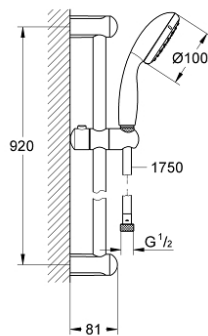

27 925 001 TEMPESTA 100 SHOWER RAIL SET 1 SPRAY

PRODUCT DESCRIPTION

- Colour: chrome
- consisting of:
 - hand shower (27 923)
 - shower rail, 900 mm (27 524)
 - shower hose Relaxaflex 1750 mm 1/2" x 1/2" (28 154)
 - GROHE EcoJoy 9.5 l/min flow limiter
 - GROHE DreamSpray - perfect spray pattern
 - GROHE LongLife finish
 - GROHE SpeedClean - effortless limescale removal
 - Inner WaterGuide - inner insulation for surface protection
 - ShockProof silicone ring prevents damages caused by shower falling
 - suitable for instantaneous heater

27 925 001 TEMPESTA 100 SHOWER RAIL SET 1 SPRAY

SPARE PARTS, marec 2017 – now

- 1: Shower rail holder (Spare part-nr. 48098000)
- 2: Glide element (Spare part-nr. 48099000)
- 3: Dirt strainer (Spare part-nr. 0700200M)
- 4: Compensation disc (Spare part-nr. 48051000)*