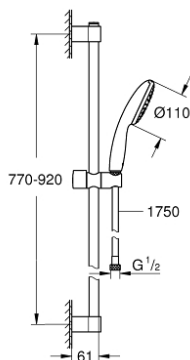

27 925 003 TEMPESTA 110 SHOWER RAIL SET 1 SPRAY (RAIN)

PRODUCT DESCRIPTION

- Colour: chrome
- consisting of:
 - hand shower Tempesta 110 (27 923)
 - maximum flow rate (at 3 bar): 7.6 l/min
 - shower rail, 900 mm (27 524)
 - shower hose Relaxaflex 1750 mm 1/2" x 1/2" (28 154)
- GROHE EcoJoy - Less water, perfect flow
- GROHE DreamSpray - perfect spray pattern
- GROHE LongLife finish
- Flexible Installation - 1 adjustable bracket for existing drill holes
- adjustable rail holder (turn and glide shower holder)
- GROHE SpeedClean - effortless limescale removal
- Inner WaterGuide - inner insulation for surface protection
- ShockProof silicone ring prevents damages caused by shower falling
- min. recommended pressure 1.0 bar
- suitable for instantaneous heater
- professional edition

27 925 003 TEMPESTA 110 SHOWER RAIL SET 1 SPRAY (RAIN)

SPARE PARTS, november 2021 – now

- 1: Shower rail holder (Spare part-nr. 48607000)
 - 2: Glide element (Spare part-nr. 48609000)
 - 3: Shower rail holder (Spare part-nr. 48608000)
 - 4: Dirt strainer (Spare part-nr. 0700200M)
 - 5: Compensation disc (Spare part-nr. 48543001)*
- * Optional accessories