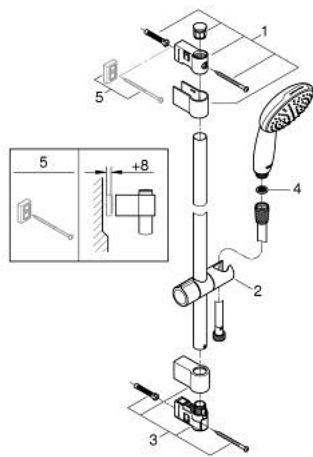

27 925 003 TEMPESTA 110 SHOWER RAIL SET 1 SPRAY (RAIN)

PRODUCT DESCRIPTION

- Colour: chrome
- consisting of:
 - hand shower Tempesta 110 (27 923)
 - maximum flow rate (at 3 bar): 7.6 l/min
 - shower rail, 900 mm (27 524)
 - shower hose Relaxaflex 1750 mm 1/2" x 1/2" (28 154)
- GROHE EcoJoy - Less water, perfect flow
- GROHE DreamSpray - perfect spray pattern
- GROHE LongLife finish
- Flexible Installation - 1 adjustable bracket for existing drill holes
- adjustable rail holder (turn and glide shower holder)
- GROHE SpeedClean - effortless limescale removal
- Inner WaterGuide - inner insulation for surface protection
- ShockProof silicone ring prevents damages caused by shower falling
- min. recommended pressure 1.0 bar
- suitable for instantaneous heater
- professional edition

27 925 003 TEMPESTA 110 SHOWER RAIL SET 1 SPRAY (RAIN)

SPARE PARTS, november 2021 – now

- 1: Shower rail holder (Spare part-nr. 48607000)
 - 2: Glide element (Spare part-nr. 48609000)
 - 3: Shower rail holder (Spare part-nr. 48608000)
 - 4: Dirt strainer (Spare part-nr. 0700200M)
 - 5: Compensation disc (Spare part-nr. 48543001)*
- * Optional accessories