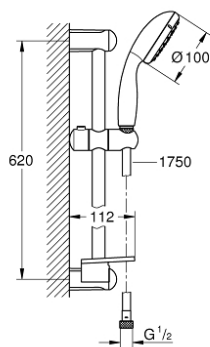

27 926 001 TEMPESTA 100 SHOWER RAIL SET 2 SPRAYS

PRODUCT DESCRIPTION

- Colour: chrome
- consisting of:
 - hand shower Tempesta 100 II (27 597)
 - shower rail, 600 mm (27 523)
 - shower hose Relaxaflex 1750 mm 1/2" x 1/2" (28 154)
 - GROHE EasyReach tray (27 596)
 - GROHE DreamSpray - perfect spray pattern
 - GROHE LongLife finish
 - GROHE SpeedClean - effortless limescale removal
 - Inner WaterGuide - inner insulation for surface protection
 - ShockProof silicone ring prevents damages caused by shower falling
 - suitable for instantaneous heater

27 926 001 TEMPESTA 100 SHOWER RAIL SET 2 SPRAYS

SPARE PARTS, marec 2017 – now

- 1: Shower rail holder (Spare part-nr. 48098000)
 - 2: Glide element (Spare part-nr. 48099000)
 - 3: Dirt strainer (Spare part-nr. 0700200M)
 - 4: GROHE EasyReach tray (Spare part-nr. 27596000)
 - 5: Compensation disc (Spare part-nr. 48051000)*
- * Optional accessories