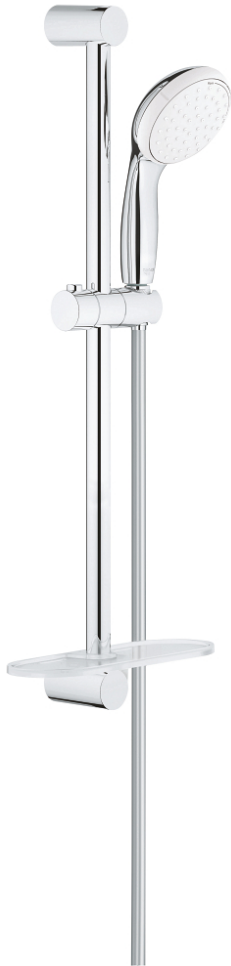

27 926 001 TEMPESTA 100 SHOWER RAIL SET 2 SPRAYS

PRODUCT DESCRIPTION

- Colour: chrome
- consisting of:
 - hand shower Tempesta 100 II (27 597)
 - shower rail, 600 mm (27 523)
 - shower hose Relaxaflex 1750 mm 1/2" x 1/2" (28 154)
 - GROHE EasyReach tray (27 596)
 - GROHE DreamSpray - perfect spray pattern
 - GROHE LongLife finish
 - GROHE SpeedClean - effortless limescale removal
 - Inner WaterGuide - inner insulation for surface protection
 - ShockProof silicone ring prevents damages caused by shower falling
 - suitable for instantaneous heater

27 926 001 TEMPESTA 100 SHOWER RAIL SET 2 SPRAYS

SPARE PARTS, marec 2017 – now

- 1: Shower rail holder (Spare part-nr. 48098000)
 - 2: Glide element (Spare part-nr. 48099000)
 - 3: Dirt strainer (Spare part-nr. 0700200M)
 - 4: GROHE EasyReach tray (Spare part-nr. 27596000)
 - 5: Compensation disc (Spare part-nr. 48051000)*
- * Optional accessories