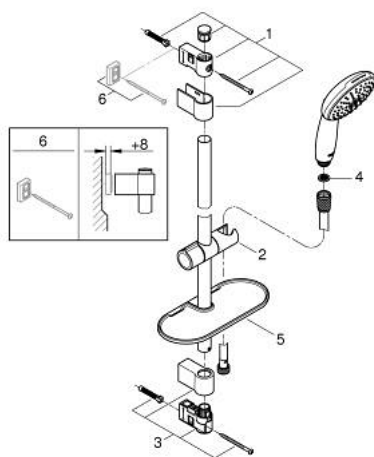

## 27 926 003 TEMPESTA 110 SHOWER RAIL SET 2 SPRAYS (RAIN, JET)

### PRODUCT DESCRIPTION

- Colour: chrome
- consisting of:
  - hand shower Tempesta 110 (27 597)
  - maximum flow rate (at 3 bar): 13.5 l/min
  - shower rail, 600 mm (27 523)
  - shower hose Relaxaflex 1750 mm 1/2" x 1/2" (28 154)
  - GROHE EasyReach tray (26 770)
  - GROHE SmartSwitch - easily rotate the dial to enjoy your preferred spray option
  - GROHE DreamSpray - perfect spray pattern
  - GROHE LongLife finish
- Flexible Installation - 1 adjustable bracket for existing drill holes
- adjustable rail holder (turn and glide shower holder)
- GROHE SpeedClean - effortless limescale removal
- Inner WaterGuide - inner insulation for surface protection
- ShockProof silicone ring prevents damages caused by shower falling
- min. recommended pressure 1.0 bar
- suitable for instantaneous heater
- professional edition

### SPARE PARTS, april 2020 – now

- 1: Shower rail holder (Spare part-nr. 48607000)
- 2: Glide element (Spare part-nr. 48609000)
- 3: Shower rail holder (Spare part-nr. 48608000)
- 4: Dirt strainer (Spare part-nr. 0700200M)
- 5: GROHE EasyReach tray (Spare part-nr. 26770001)
- 6: Compensation disc (Spare part-nr. 48543001)\*