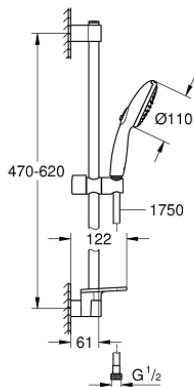

## 27 926 003 TEMPESTA 110 SHOWER RAIL SET 2 SPRAYS (RAIN, JET)

### PRODUCT DESCRIPTION

- Colour: chrome
- consisting of:
  - hand shower Tempesta 110 (27 597)
  - maximum flow rate (at 3 bar): 13.5 l/min
  - shower rail, 600 mm (27 523)
  - shower hose Relaxaflex 1750 mm 1/2" x 1/2" (28 154)
  - GROHE EasyReach tray (26 770)
  - GROHE SmartSwitch - easily rotate the dial to enjoy your preferred spray option
  - GROHE DreamSpray - perfect spray pattern
  - GROHE LongLife finish
- Flexible Installation - 1 adjustable bracket for existing drill holes
- adjustable rail holder (turn and glide shower holder)
- GROHE SpeedClean - effortless limescale removal
- Inner WaterGuide - inner insulation for surface protection
- ShockProof silicone ring prevents damages caused by shower falling
- min. recommended pressure 1.0 bar
- suitable for instantaneous heater
- professional edition

### SPARE PARTS, april 2020 – now

- 1: Shower rail holder (Spare part-nr. 48607000)
- 2: Glide element (Spare part-nr. 48609000)
- 3: Shower rail holder (Spare part-nr. 48608000)
- 4: Dirt strainer (Spare part-nr. 0700200M)
- 5: GROHE EasyReach tray (Spare part-nr. 26770001)
- 6: Compensation disc (Spare part-nr. 48543001)\*