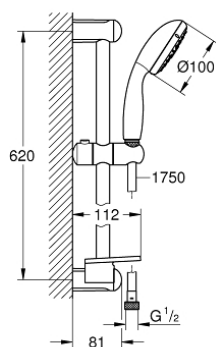

## 27 927 001 TEMPESTA 100 SHOWER RAIL SET 3 SPRAYS

### PRODUCT DESCRIPTION

- Colour: chrome
- consisting of:
  - hand shower (28 261)
  - shower rail, 600 mm (27 523)
  - shower hose Relaxaflex 1750 mm 1/2" x 1/2" (28 154)
  - GROHE EasyReach tray (27 596)
  - GROHE DreamSpray - perfect spray pattern
  - GROHE LongLife finish
  - GROHE SpeedClean - effortless limescale removal
  - Inner WaterGuide - inner insulation for surface protection
  - ShockProof silicone ring prevents damages caused by shower falling
- suitable for instantaneous heater
- min. recommended pressure 1.0 bar

### SPARE PARTS, marec 2017 – now

- 1: Shower rail holder (Spare part-nr. 48098000)
  - 2: Glide element (Spare part-nr. 48099000)
  - 3: Dirt strainer (Spare part-nr. 0700200M)
  - 4: GROHE EasyReach tray (Spare part-nr. 27596000)
  - 5: Compensation disc (Spare part-nr. 48051000)\*
- \* Optional accessories