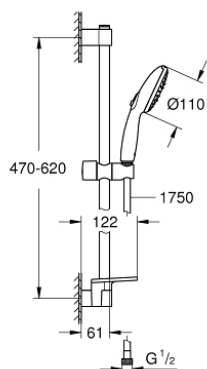

## 27 927 003 TEMPESTA 110 SHOWER RAIL SET 3 SPRAYS (RAIN, JET, MASSAGE)

### PRODUCT DESCRIPTION

- Colour: chrome
- consisting of:
  - hand shower Tempesta 110 (28 261)
  - maximum flow rate (at 3 bar): 13.5 l/min
  - shower rail, 600 mm (27 523)
  - shower hose Relaxaflex 1750 mm 1/2" x 1/2" (28 154)
  - GROHE EasyReach tray (26 770)
  - GROHE SmartSwitch - easily rotate the dial to enjoy your preferred spray option
  - GROHE DreamSpray - perfect spray pattern
  - GROHE LongLife finish
- Flexible Installation - 1 adjustable bracket for existing drill holes
- adjustable rail holder (turn and glide shower holder)
- GROHE SpeedClean - effortless limescale removal
- Inner WaterGuide - inner insulation for surface protection
- ShockProof silicone ring prevents damages caused by shower falling
- min. recommended pressure 1.0 bar
- suitable for instantaneous heater
- professional edition

### SPARE PARTS, april 2020 – now

- 1: Shower rail holder (Spare part-nr. 48607000)
- 2: Glide element (Spare part-nr. 48609000)
- 3: Shower rail holder (Spare part-nr. 48608000)
- 4: Dirt strainer (Spare part-nr. 0700200M)
- 5: GROHE EasyReach tray (Spare part-nr. 26770001)
- 6: Compensation disc (Spare part-nr. 48543001)\*