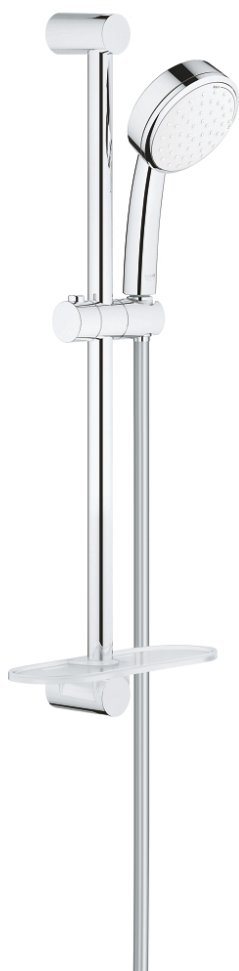

## 27 928 002 TEMPESTA COSMOPOLITAN 100 SHOWER RAIL SET 2 SPRAYS

### PRODUCT DESCRIPTION

- Colour: chrome
- consisting of:
  - hand shower (27 571)
  - shower rail, 600 mm (27 521)
  - shower hose Relaxaflex 1750 mm 1/2" x 1/2" (28 154)
  - GROHE EasyReach tray (27 596)
  - GROHE DreamSpray - perfect spray pattern
  - GROHE LongLife finish
  - GROHE SpeedClean - effortless limescale removal
  - Inner WaterGuide - inner insulation for surface protection
  - suitable for instantaneous heater
  - min. recommended pressure 1.0 bar