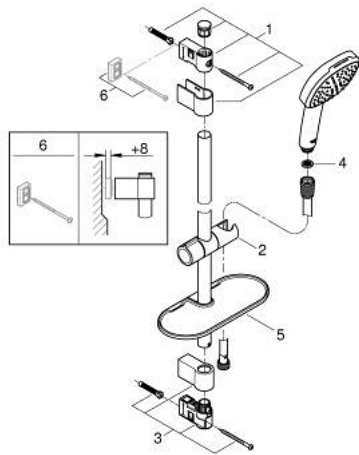

## 27 928 003 TEMPESTA CUBE 110 SHOWER RAIL SET 2 SPRAYS

### PRODUCT DESCRIPTION

- Colour: chrome
- consisting of:
  - hand shower Tempesta Cube 110 (27 571)
  - spray patterns: Rain, Jet
  - maximum flow rate (at 3 bar): 13.5 l/min
  - shower rail, 600 mm (27 523)
  - shower hose Relexaflex 1750 mm 1/2" x 1/2" (28 154)
  - GROHE EasyReach tray (26 770)
  - GROHE SmartSwitch - easily rotate the dial to enjoy your preferred spray option
  - GROHE DreamSpray - perfect spray pattern
  - GROHE LongLife finish
- Flexible Installation - 1 adjustable bracket for existing drill holes
- adjustable rail holder (turn and glide shower holder)
- GROHE SpeedClean - effortless limescale removal
- Inner WaterGuide - inner insulation for surface protection
- ShockProof silicone ring prevents damages caused by shower falling
- min. recommended pressure 1.0 bar
- suitable for instantaneous heater
- professional edition

### SPARE PARTS, april 2020 – now

- 1: Shower rail holder (Spare part-nr. 48607000)
- 2: Glide element (Spare part-nr. 48609000)
- 3: Shower rail holder (Spare part-nr. 48608000)
- 4: Dirt strainer (Spare part-nr. 0700200M)
- 5: GROHE EasyReach tray (Spare part-nr. 26770001)
- 6: Compensation disc (Spare part-nr. 48543001)\*