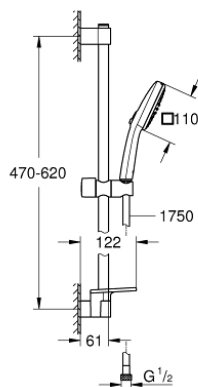

## 27 928 003 TEMPESTA CUBE 110 SHOWER RAIL SET 2 SPRAYS

### PRODUCT DESCRIPTION

- Colour: chrome
- consisting of:
  - hand shower Tempesta Cube 110 (27 571)
  - spray patterns: Rain, Jet
  - maximum flow rate (at 3 bar): 13.5 l/min
  - shower rail, 600 mm (27 523)
  - shower hose Relexaflex 1750 mm 1/2" x 1/2" (28 154)
  - GROHE EasyReach tray (26 770)
  - GROHE SmartSwitch - easily rotate the dial to enjoy your preferred spray option
  - GROHE DreamSpray - perfect spray pattern
  - GROHE LongLife finish
- Flexible Installation - 1 adjustable bracket for existing drill holes
- adjustable rail holder (turn and glide shower holder)
- GROHE SpeedClean - effortless limescale removal
- Inner WaterGuide - inner insulation for surface protection
- ShockProof silicone ring prevents damages caused by shower falling
- min. recommended pressure 1.0 bar
- suitable for instantaneous heater
- professional edition

### SPARE PARTS, april 2020 – now

- 1: Shower rail holder (Spare part-nr. 48607000)
- 2: Glide element (Spare part-nr. 48609000)
- 3: Shower rail holder (Spare part-nr. 48608000)
- 4: Dirt strainer (Spare part-nr. 0700200M)
- 5: GROHE EasyReach tray (Spare part-nr. 26770001)
- 6: Compensation disc (Spare part-nr. 48543001)\*