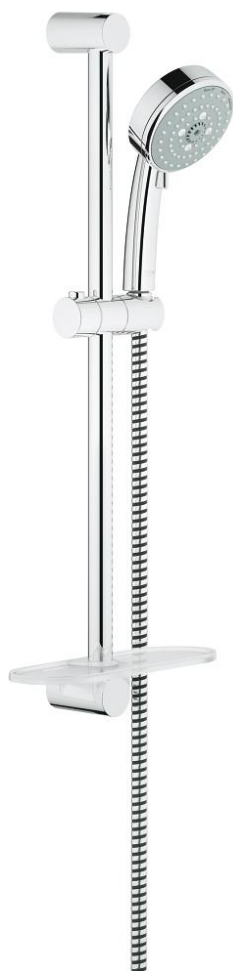

## 27 929 001 TEMPESTA COSMOPOLITAN 100 SHOWER RAIL SET 3 SPRAYS

### PRODUCT DESCRIPTION

- Colour: chrome
- consisting of:
  - hand shower (27 572 001)
  - shower rail, 600 mm (27 521)
  - shower hose Relaxaflex 1750 mm 1/2" x 1/2" (28 154)
  - GROHE EasyReach tray (27 596)
  - GROHE DreamSpray - perfect spray pattern
  - GROHE LongLife finish
  - GROHE SpeedClean - effortless limescale removal
  - Inner WaterGuide - inner insulation for surface protection
- suitable for instantaneous heater
- min. recommended pressure 1.0 bar