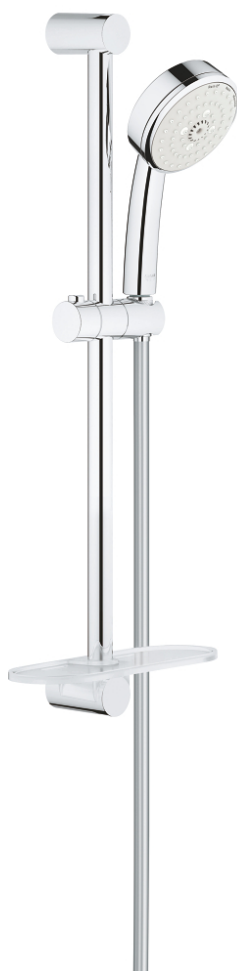

27 929 002 TEMPESTA COSMOPOLITAN 100 SHOWER RAIL SET 3 SPRAYS

PRODUCT DESCRIPTION

- Colour: chrome
- consisting of:
 - hand shower (27 572)
 - shower rail, 600 mm (27 521)
 - shower hose Relaxaflex 1750 mm 1/2" x 1/2" (28 154)
 - GROHE EasyReach tray (27 596)
 - GROHE DreamSpray - perfect spray pattern
 - GROHE LongLife finish
 - GROHE SpeedClean - effortless limescale removal
 - Inner WaterGuide - inner insulation for surface protection
 - suitable for instantaneous heater
 - min. recommended pressure 1.0 bar