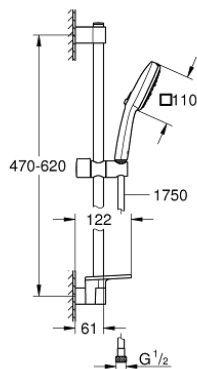

27 929 003 TEMPESTA CUBE 110 SHOWER RAIL SET 3 SPRAYS

PRODUCT DESCRIPTION

- Colour: chrome
- consisting of:
 - hand shower Tempesta Cube 110 (27 572)
 - spray patterns: Jet, Rain, Massage
 - maximum flow rate (at 3 bar): 13.5 l/min
 - shower rail, 600 mm (27 523)
 - shower hose Relexaflex 1750 mm 1/2" x 1/2" (28 154)
 - GROHE EasyReach tray (26 770)
 - GROHE SmartSwitch - easily rotate the dial to enjoy your preferred spray option
 - GROHE DreamSpray - perfect spray pattern
 - GROHE LongLife finish
- Flexible Installation - 1 adjustable bracket for existing drill holes
- adjustable rail holder (turn and glide shower holder)
- GROHE SpeedClean - effortless limescale removal
- Inner WaterGuide - inner insulation for surface protection
- ShockProof silicone ring prevents damages caused by shower falling
- min. recommended pressure 1.0 bar
- suitable for instantaneous heater
- professional edition

27 929 003 TEMPESTA CUBE 110 SHOWER RAIL SET 3 SPRAYS

SPARE PARTS, november 2021 – now

- 1: Shower rail holder (Spare part-nr. 48607000)
- 2: Glide element (Spare part-nr. 48609000)
- 3: Shower rail holder (Spare part-nr. 48608000)
- 4: Dirt strainer (Spare part-nr. 0700200M)
- 5: GROHE EasyReach tray (Spare part-nr. 26770001)
- 6: Compensation disc (Spare part-nr. 48543001)*