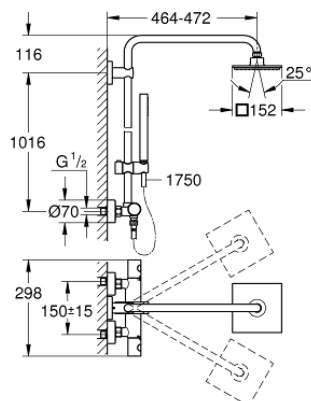

27 932 000 EUPHORIA SYSTEM 150 SHOWER SYSTEM WITH THERMOSTATIC MIXER FOR WALL MOUNTING

PRODUCT DESCRIPTION

- Colour: chrome
- consisting of:
 - horizontal swivable 450 mm shower arm
 - exposed thermostat with Aquadimmer function
 - allows change between:
 - spray pattern: Rain
 - head shower Euphoria Cube 150 (27 705)
 - maximum flow rate (at 3 bar): 8 l/min
 - with ball joint, rotation angle $\pm 12^\circ$
 - Euphoria Cube Stick hand shower (27 698)
 - maximum flow rate (at 3 bar): 12.5 l/min
 - adjustable in height with gliding element
 - shower hose Silverflex 1750 mm 1/2" x 1/2" (28 388)
 - maximum flow rate system (at 3 bar): 12.5 l/min
 - GROHE TurboStat - compact cartridge with wax thermoelement
 - GROHE EcoJoy - Less water, perfect flow
 - GROHE SafeStop safety button at 38°C
 - GROHE SafeStop Plus optional temperature limiter at 43°C included
 - GROHE DreamSpray - perfect spray pattern
 - GROHE LongLife finish
 - GROHE SpeedClean - effortless limescale removal
 - Inner WaterGuide - inner insulation for surface protection
 - TwistStop - to prevent hose from twisting
 - suitable for instantaneous heaters from 18 kW/h
 - minimum flow rate 5 l/min
 - optional upgrade: GROHE EasyReach tray (26 362), sold separately