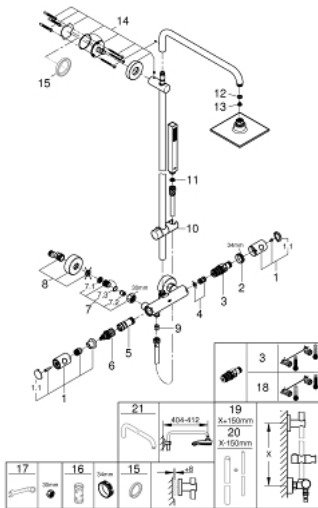

27 932 000 EUPHORIA SYSTEM 150 SHOWER SYSTEM WITH THERMOSTATIC MIXER FOR WALL MOUNTING

SPARE PARTS, julij 2017 – now

- 1: Metal handle 1/2" (Spare part-nr. 47984000)
- 1.1: Cover cap (Spare part-nr. 6458500M)
- 2: Fitting ring (Spare part-nr. 47743000)
- 3: Thermostatic compact cartridge 1/2" (Spare part-nr. 47439000)
- 4: Buffer (Spare part-nr. 47398000)
- 5: Water flow (Spare part-nr. 47751000)
- 6: Aquadimmer (Spare part-nr. 12433000)
- 7: Non-return valve (Spare part-nr. 47189000)
- 7.1: Dirt strainer (Spare part-nr. 0726400M)
- 7.2: Non-return valve (Spare part-nr. 08565000)
- 7.3: O-ring $\varnothing 17 \times \varnothing 2$ (Spare part-nr. 0305500M)
- 8: S-union (Spare part-nr. 12662000)
- 9: Non-return valve (Spare part-nr. 08565000)
- 10: Glide element (Spare part-nr. 12140000)
- 11: Dirt strainer (Spare part-nr. 0700200M)
- 12: Fibre seal $\varnothing 18,5 \times \varnothing 12 \times 2$ (Spare part-nr. 0138900M)
- 13: Dirt strainer (Spare part-nr. 0676800M)
- 14: Shower rail holder (Spare part-nr. 48279000)
- 15: Compensation disc (Spare part-nr. 27180000)*
- 16: Socket spanner (Spare part-nr. 19332000)*
- 17: Special spanner (Spare part-nr. 19377000)*
- 18: GROHE TurboStat cartridge 1/2" (Spare part-nr. 47175000)*
- 19: Shower system pipe for retrofitting (Spare part-nr. 48053000)*
- 20: Shower system pipe for retrofitting (Spare part-nr. 48054000)*
- 21: Shower arm for shower systems (Spare part-nr. 14047000)*

* Optional accessories