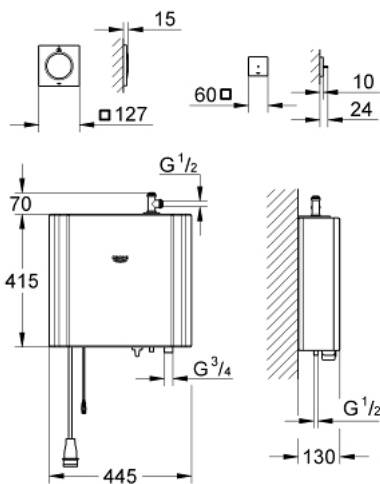

27 934 000 GROHE F-DIGITAL DELUXE STEAM GENERATOR 6.6 KW WITH STEAM OUTLET AND TEMPERATURE SENSOR

PRODUCT DESCRIPTION

- Colour: chrome
- consisting of:
 - steam generator
 - 415 x 445 x 130 mm
 - suitable for steam rooms up to 12.5 m³
 - supply voltage 400 V 3L+N+PE AC, 50 Hz
 - power 6.6 kW
 - water inlet 3/4"
 - operating pressure 1 – 5 bar (via pressure reducer)
 - automatic emptying
 - water outlet 1/2"
 - steam temperature: max. 55° C
 - steam outlet 1/2"
 - type of protection IP 23
 - CE approved
 - with connecting plug
 - steam outlet module with indentation for fragranced oil
 - 127 x 127 mm
 - connection thread 1/2"
 - temperature sensor module
 - 60 x 60 x 12 mm
 - GROHE SpeedClean - effortless limescale removal
 - GROHE LongLife finish
 - requires rough-in set (29 074 000), F-digital Deluxe base unit box (26 374 000 or 36 397 000), Bluetooth unit (36 371 000) and various cable connections – all to be ordered separately due to installation situation
 - For detailed planning and product information please contact your local GROHE Customer Service.