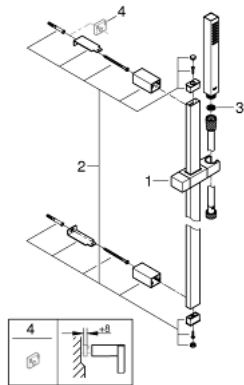

27 936 000 EUPHORIA CUBE SHOWER SET

PRODUCT DESCRIPTION

- Colour: chrome
- consisting of:
 - hand shower (27 698)
 - shower rail 600 mm (27 892)
 - shower hose Silverflex 1750 mm 1/2" x 1/2" (28 388)
- GROHE DreamSpray - perfect spray pattern
- GROHE LongLife finish
- GROHE SpeedClean - effortless limescale removal
- Inner WaterGuide - inner insulation for surface protection
- suitable for instantaneous heater
- min. recommended pressure 1.0 bar

27 936 000 EUPHORIA CUBE SHOWER SET

SPARE PARTS, marec 2012 – now

- 1: Glide element (Spare part-nr. 48180000)
- 2: Shower rail holder (Spare part-nr. 48179000)
- 3: Dirt strainer (Spare part-nr. 0700200M)
- 4: Compensation disc (Spare part-nr. 27845000)*