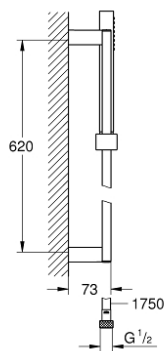

27 936 000 EUPHORIA CUBE SHOWER SET

PRODUCT DESCRIPTION

- Colour: chrome
- consisting of:
 - hand shower (27 698)
 - shower rail 600 mm (27 892)
 - shower hose Silverflex 1750 mm 1/2" x 1/2" (28 388)
- GROHE DreamSpray - perfect spray pattern
- GROHE LongLife finish
- GROHE SpeedClean - effortless limescale removal
- Inner WaterGuide - inner insulation for surface protection
- suitable for instantaneous heater
- min. recommended pressure 1.0 bar

27 936 000 EUPHORIA CUBE SHOWER SET

SPARE PARTS, marec 2012 – now

- 1: Glide element (Spare part-nr. 48180000)
- 2: Shower rail holder (Spare part-nr. 48179000)
- 3: Dirt strainer (Spare part-nr. 0700200M)
- 4: Compensation disc (Spare part-nr. 27845000)*