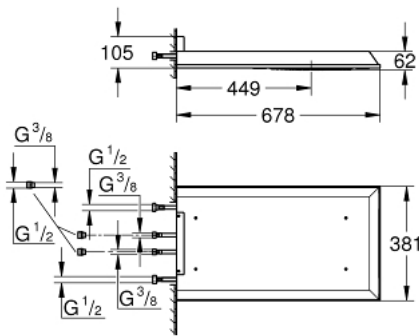

27 938 001 RAINSHOWER F-SERIES 15" HEAD SHOWER 3 SPRAYS

PRODUCT DESCRIPTION

- Colour: chrome
- spray patterns: Rain, Bokoma Spray, Waterfall and combinations
- 381 mm (width) x 62 mm (height) x 678 mm (depth)
- material: metal
- GROHE DreamSpray - perfect spray pattern
- GROHE LongLife finish
- GROHE XL Waterfall extra wide waterfall spray
- GROHE SpeedClean - effortless limescale removal
- flow of single spray at 3 bar:
 - 1 x Rain spray 300 mm: approx. 20 l/min
 - 2 x XL Waterfall: 1 x Waterfall 20 l/min, 2 x Waterfall 32 l/min
 - 4 x Bokoma Spray with adjustment angle 20°: 20 l/min
- requires rough-in set (26 042 000) – to be ordered separately
- head shower has to be controlled by 4 outlets

27 938 001 RAINSHOWER F-SERIES 15" HEAD SHOWER 3 SPRAYS

SPARE PARTS, marec 2012 – now

1: Dirt strainer (Spare part-nr. 48007000)

2: Dirt strainer (Spare part-nr. 47135000)

3: Spray face (Spare part-nr. 48348000)