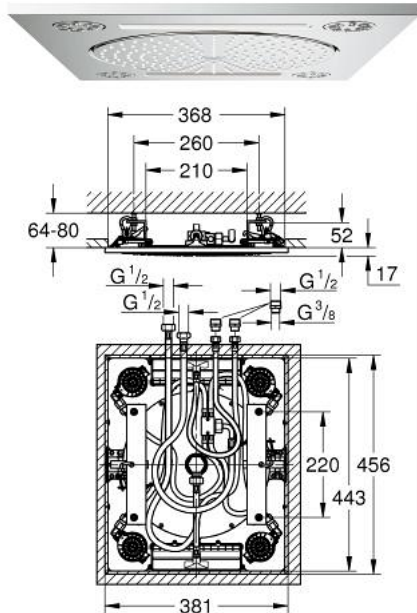

27 939 001 RAINSHOWER F-SERIES 15" CEILING SHOWER 3 SPRAYS

PRODUCT DESCRIPTION

- Colour: chrome
- spray patterns: Rain, Bokoma Spray, Waterfall and combinations
- 381 mm (width) x 17 mm (height) x 456 mm (depth)
- material: metal
- GROHE DreamSpray - perfect spray pattern
- GROHE LongLife finish
- GROHE XL Waterfall extra wide waterfall spray
- GROHE SpeedClean - effortless limescale removal
- flow of single spray at 3 bar:
 - 1 x Rain spray 300 mm: approx. 20 l/min
 - 2 x XL Waterfall: 1 x Waterfall 20 l/min, 2 x Waterfall 32 l/min
 - 4 x Bokoma Spray with adjustment angle 20°: 20 l/min
- head shower has to be controlled by 4 outlets

27 939 001 RAINSHOWER F-SERIES 15" CEILING SHOWER 3 SPRAYS

SPARE PARTS, marec 2012 – now

- 1: Dirt strainer (Spare part-nr. 48007000)
- 2: Dirt strainer (Spare part-nr. 47135000)
- 3: Spray face (Spare part-nr. 48348000)