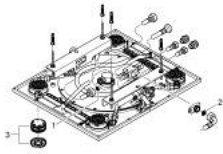

27 939 001 RAINSHOWER F-SERIES 15" CEILING SHOWER 3 SPRAYS

PRODUCT DESCRIPTION

- Colour: chrome
- spray patterns: Rain, Bokoma Spray, Waterfall and combinations
- 381 mm (width) x 17 mm (height) x 456 mm (depth)
- material: metal
- GROHE DreamSpray - perfect spray pattern
- GROHE LongLife finish
- GROHE XL Waterfall extra wide waterfall spray
- GROHE SpeedClean - effortless limescale removal
- flow of single spray at 3 bar:
 - 1 x Rain spray 300 mm: approx. 20 l/min
 - 2 x XL Waterfall: 1 x Waterfall 20 l/min, 2 x Waterfall 32 l/min
 - 4 x Bokoma Spray with adjustment angle 20°: 20 l/min
- head shower has to be controlled by 4 outlets

27 939 001 RAINSHOWER F-SERIES 15" CEILING SHOWER 3 SPRAYS

SPARE PARTS, marec 2012 – now

- 1: Dirt strainer (Spare part-nr. 48007000)
- 2: Dirt strainer (Spare part-nr. 47135000)
- 3: Spray face (Spare part-nr. 48348000)