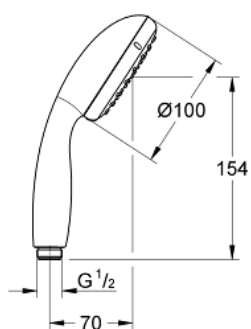

### PRODUCT DESCRIPTION

- Colour: chrome
- spray pattern: Rain
- 5.7 l/min flow limiter
- GROHE DreamSpray - perfect spray pattern
- GROHE LongLife finish
- GROHE SpeedClean - effortless limescale removal
- Inner WaterGuide - inner insulation for surface protection
- ShockProof silicone ring prevents damages caused by shower falling
- suitable for instantaneous heater
- universal mounting system, fitting all standard shower hoses
- min. recommended pressure 1.0 bar
- 5 color packaging

## 27 940 000 VITALIO START 100 HAND SHOWER 1 SPRAY

**SPARE PARTS**, april 2012 – now

1: Dirt strainer (Spare part-nr. 0700200M)