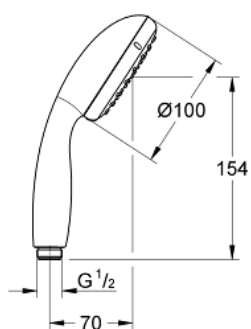

27 941 000 VITALIO START 100 HAND SHOWER 1 SPRAY

PRODUCT DESCRIPTION

- Colour: chrome
- spray pattern: Rain
- 5.7 l/min flow limiter
- GROHE DreamSpray - perfect spray pattern
- GROHE LongLife finish
- GROHE SpeedClean - effortless limescale removal
- Inner WaterGuide - inner insulation for surface protection
- ShockProof silicone ring prevents damages caused by shower falling
- suitable for instantaneous heater
- universal mounting system, fitting all standard shower hoses
- min. recommended pressure 1.0 bar
- 5 colour packaging with product window
- spray pattern: Rain

Pure Freude
an Wasser

27 941 000 **VITALIO START 100 HAND SHOWER 1 SPRAY**

SPARE PARTS, april 2012 – now

1: Dirt strainer (Spare part-nr. 0700200M)