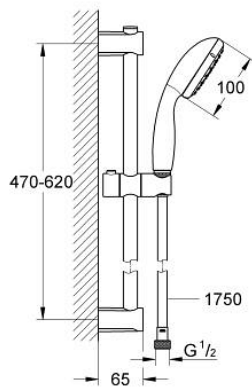

27 942 000 VITALIO START 100 SHOWER RAIL SET 1 SPRAY

PRODUCT DESCRIPTION

- Colour: chrome
- consisting of:
 - hand shower Vitalio Start 100 1 spray (27 940)
 - shower rail Vitalio Universal 600 mm (27 724)
 - shower hose VitalioFlex Trend 1750 mm 1/2" x 1/2" (28 742)
- 5.7 l/min flow limiter
- GROHE DreamSpray - perfect spray pattern
- GROHE LongLife finish
- Flexible Installation - 1 adjustable bracket for existing drill holes
- GROHE SpeedClean - effortless limescale removal
- Inner WaterGuide - inner insulation for surface protection
- ShockProof silicone ring prevents damages caused by shower falling
- suitable for instantaneous heater
- min. recommended pressure 1.0 bar
- suitable for screwing (including screws and dowels) or gluing (GROHE QuickGlue S2 41 245 000 sold separately)
- holding force: max. 20 kg
- the specified holding capacity is valid for static (slowly applied) load and intended use only
- 5 color packaging

27 942 000 VITALIO START 100 SHOWER RAIL SET 1 SPRAY

SPARE PARTS, april 2012 – now

- 1: Shower rail holder (Spare part-nr. 48095000)
 - 2: Glide element (Spare part-nr. 12140000)
 - 3: Shower rail holder (Spare part-nr. 48097000)
 - 4: Dirt strainer (Spare part-nr. 0700200M)
 - 5: Compensation disc (Spare part-nr. 48051000)*
- * Optional accessories