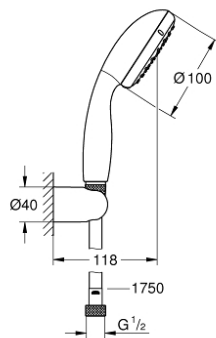

27 944 000 VITALIO START 100 WALL HOLDER SET 1 SPRAY

PRODUCT DESCRIPTION

- Colour: chrome
- consisting of:
 - hand shower Vitalio Start 100 (27 940)
 - Vitalio Universal wall shower holder, non-adjustable (27 958)
 - shower hose VitalioFlex Trend 1750 mm 1/2" x 1/2" (28 742)
- 5.7 l/min flow limiter
- GROHE DreamSpray - perfect spray pattern
- GROHE LongLife finish
- GROHE SpeedClean - effortless limescale removal
- Inner WaterGuide - inner insulation for surface protection
- ShockProof silicone ring prevents damages caused by shower falling
- suitable for screwing (including screws and dowels) or gluing (GROHE QuickGlue S1 41 246 000 sold separately)
- holding force: max. 20 kg
- the specified holding capacity is valid for static (slowly applied) load and intended use only
- suitable for instantaneous heater
- min. recommended pressure 1.0 bar

27 944 000 **VITALIO START 100 WALL HOLDER SET 1 SPRAY**

SPARE PARTS, april 2012 – now

1: Dirt strainer (Spare part-nr. 0700200M)