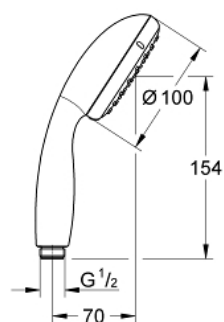

27 946 000 VITALIO START 100 HAND SHOWER 2 SPRAYS

PRODUCT DESCRIPTION

- Colour: chrome
- spray patterns: Rain, Jet
- 5.7 l/min flow limiter
- GROHE DreamSpray - perfect spray pattern
- GROHE LongLife finish
- GROHE SpeedClean - effortless limescale removal
- Inner WaterGuide - inner insulation for surface protection
- ShockProof silicone ring prevents damages caused by shower falling
- universal mounting system, fitting all standard shower hoses
- min. recommended pressure 1.0 bar
- 5 color packaging

Pure Freude
an Wasser

27 946 000 **VITALIO START 100 HAND SHOWER 2 SPRAYS**

SPARE PARTS, marec 2012 – now

1: Dirt strainer (Spare part-nr. 0700200M)