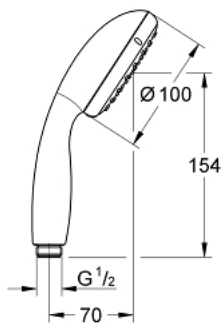

## 27 946 243 0 VITALIO START 100 HAND SHOWER 2 SPRAYS

### PRODUCT DESCRIPTION

- Colour: Matte Black
- spray patterns: Rain, Jet
- 5.7 l/min flow limiter
- GROHE DreamSpray - perfect spray pattern
- GROHE SpeedClean - effortless limescale removal
- Inner WaterGuide - inner insulation for surface protection
- ShockProof silicone ring prevents damages caused by shower falling
- universal mounting system, fitting all standard shower hoses
- min. recommended pressure 1.0 bar
- 5 color packaging

Pure Freude  
an Wasser

27 946 243 0 **VITALIO START 100 HAND SHOWER 2 SPRAYS**

**SPARE PARTS**, marec 2022 – now

1: Dirt strainer (Spare part-nr. 0700200M)