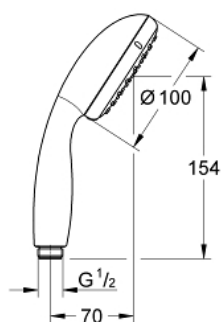

27 947 000 VITALIO START 100 HAND SHOWER 2 SPRAYS

PRODUCT DESCRIPTION

- Colour: chrome
- 5.7 l/min flow limiter
- GROHE EcoJoy - Less water, perfect flow
- GROHE DreamSpray - perfect spray pattern
- GROHE LongLife finish
- GROHE SpeedClean - effortless limescale removal
- Inner WaterGuide - inner insulation for surface protection
- ShockProof silicone ring prevents damages caused by shower falling
- for low pressure
- universal mounting system, fitting all standard shower hoses
- min. recommended pressure 1.0 bar
- 5 colour packaging with product window

Pure Freude
an Wasser

27 947 000 VITALIO START 100 HAND SHOWER 2 SPRAYS

SPARE PARTS, marec 2012 – now

1: Dirt strainer (Spare part-nr. 0700200M)