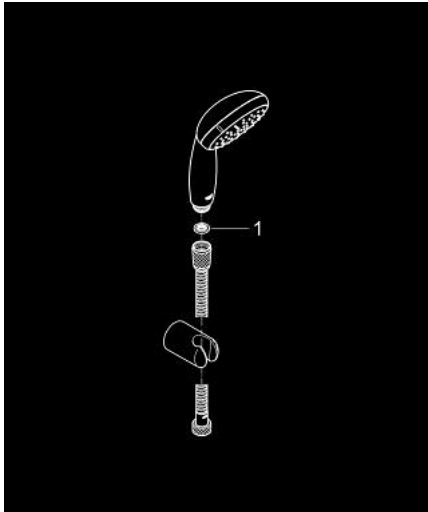

## 27 950 000 VITALIO START 100 WALL HOLDER SET 2 SPRAYS

### PRODUCT DESCRIPTION

- Colour: chrome
- consisting of:
  - Vitalio Start 100 hand shower (27 946)
  - Vitalio Universal wall shower holder, non-adjustable (27 958)
  - shower hose VitalioFlex Trend 1750 mm 1/2" x 1/2" (28 742)
  - 5.7 l/min flow limiter
  - GROHE DreamSpray - perfect spray pattern
  - GROHE LongLife finish
  - GROHE SpeedClean - effortless limescale removal
  - Inner WaterGuide - inner insulation for surface protection
  - ShockProof silicone ring prevents damages caused by shower falling
  - suitable for screwing (including screws and dowels) or gluing (GROHE QuickGlue S1 41 246 000 sold separately)
- holding force: max. 20 kg
- the specified holding capacity is valid for static (slowly applied) load and intended use only
- suitable for instantaneous heater
- min. recommended pressure 1.0 bar
- 5 color packaging

27 950 000 **VITALIO START 100 WALL HOLDER SET 2 SPRAYS**

**SPARE PARTS**, marec 2012 – now

1: Dirt strainer (Spare part-nr. 0700200M)