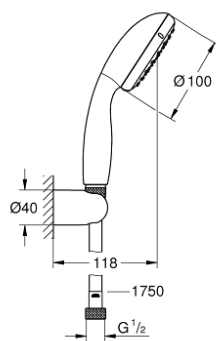

### PRODUCT DESCRIPTION

- Colour: chrome
- consisting of:
  - Vitalio Start 100 hand shower (27 946)
  - Vitalio Universal wall shower holder, non-adjustable (27 958)
  - shower hose VitalioFlex Trend 1750 mm 1/2" x 1/2" (28 742)
  - 5.7 l/min flow limiter
  - GROHE DreamSpray - perfect spray pattern
  - GROHE LongLife finish
  - GROHE SpeedClean - effortless limescale removal
  - Inner WaterGuide - inner insulation for surface protection
  - ShockProof silicone ring prevents damages caused by shower falling
  - suitable for screwing (including screws and dowels) or gluing (GROHE QuickGlue S1 41 246 000 sold separately)
- holding force: max. 20 kg
- the specified holding capacity is valid for static (slowly applied) load and intended use only
- suitable for instantaneous heater
- min. recommended pressure 1.0 bar
- 5 color packaging