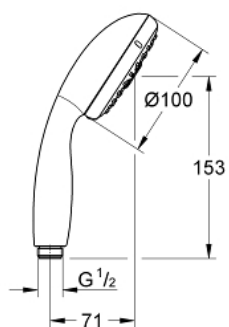

## 27 953 000 VITALIO START 100 HAND SHOWER 3 SPRAYS

### PRODUCT DESCRIPTION

- Colour: chrome
- spray patterns: GROHE Rain O<sup>2</sup>, Rain, Massage
- 9.5 l/min flow limiter
- GROHE DreamSpray - perfect spray pattern
- GROHE LongLife finish
- GROHE SpeedClean - effortless limescale removal
- Inner WaterGuide - inner insulation for surface protection
- ShockProof silicone ring prevents damages caused by shower falling
- suitable for instantaneous heater
- universal mounting system, fitting all standard shower hoses
- 5 colour packaging with product window

## 27 953 000 VITALIO START 100 HAND SHOWER 3 SPRAYS

**SPARE PARTS**, marec 2012 – now

1: Dirt strainer (Spare part-nr. 0700200M)