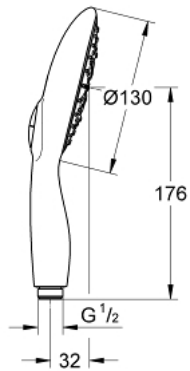

27 962 000 **POWER&SOUL 130 HAND SHOWER 4+ SPRAYS**

PRODUCT DESCRIPTION

- Colour: chrome
- GROHE Rain O², Rain, Bokoma Spray, Jet
- consisting of:
 - hand shower Power&Soul 130 (27 673 000)
 - travellers kit
- GROHE DreamSpray - perfect spray pattern
- GROHE One-Click Showering spray selection with one click
- GROHE LongLife finish
- GROHE SpeedClean - effortless limescale removal
- Inner WaterGuide - inner insulation for surface protection
- universal mounting system, fitting all standard shower hoses
- suitable for instantaneous heater

Pure Freude
an Wasser

27 962 000 **POWER&SOUL 130 HAND SHOWER 4+ SPRAYS**

SPARE PARTS, april 2012 – now

1: Dirt strainer (Spare part-nr. 0700200M)