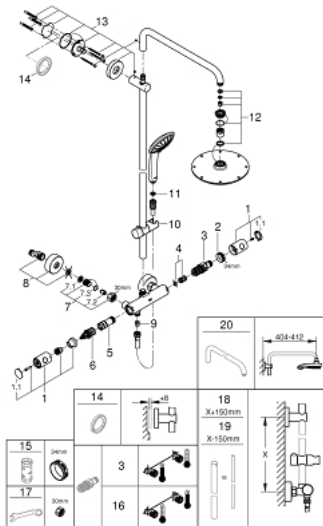

27 964 000 EUPHORIA SYSTEM 210 SHOWER SYSTEM WITH THERMOSTAT FOR WALL MOUNTING

SPARE PARTS, julij 2017 – now

1. 1: Metal handle 1/2" (Spare part-nr. 47984000)
   - 1.1: Cover cap (Spare part-nr. 6458500M)
   - 2: Fitting ring (Spare part-nr. 47743000)
   - 3: Thermostatic compact cartridge 1/2" (Spare part-nr. 47439000)
   - 4: Buffer (Spare part-nr. 47398000)
   - 5: Water flow (Spare part-nr. 47751000)
   - 6: Aquadimmer (Spare part-nr. 12433000)
   - 7: Non-return valve (Spare part-nr. 47189000)
   - 7.1: Dirt strainer (Spare part-nr. 0726400M)
   - 7.2: Non-return valve (Spare part-nr. 08565000)
   - 7.3: O-ring $\varnothing 17 \times \varnothing 2$ (Spare part-nr. 0305500M)
   - 8: S-union (Spare part-nr. 12662000)
   - 9: Non-return valve (Spare part-nr. 08565000)
   - 10: Glide element (Spare part-nr. 12140000)
   - 11: Dirt strainer (Spare part-nr. 0700200M)
   - 12: Spare part set (Spare part-nr. 45933000)
   - 13: Shower rail holder (Spare part-nr. 48279000)
   - 14: Compensation disc (Spare part-nr. 27180000)*
   - 15: Socket spanner (Spare part-nr. 19332000)*
   - 16: GROHE TurboStat cartridge 1/2" (Spare part-nr. 47175000)*
   - 17: Special spanner (Spare part-nr. 19377000)*
   - 18: Shower system pipe for retrofitting (Spare part-nr. 48053000)*
   - 19: Shower system pipe for retrofitting (Spare part-nr. 48054000)*
   - 20: Shower arm for shower systems (Spare part-nr. 14047000)*
2. Optional accessories