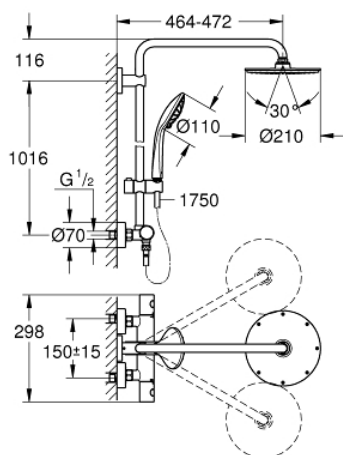

27 964 000 EUPHORIA SYSTEM 210 SHOWER SYSTEM WITH THERMOSTAT FOR WALL MOUNTING

PRODUCT DESCRIPTION

- Colour: chrome
- consisting of:
 - horizontal swivable 450 mm shower arm
 - exposed thermostat with Aquadimmer function
 - allows change between:
 - Rainshower Cosmopolitan 210 metal head shower (28 368 000)
 - spray pattern: Rain
 - maximum flow rate (at 3 bar): 16 l/min
 - with ball joint
 - rotation angle $\pm 15^\circ$
 - hand shower Euphoria 110 Massage (27 221)
 - spray patterns: Rain, Massage, SmartRain
 - maximum flow rate (at 3 bar): 15.5 l/min
 - adjustable in height with gliding element
 - shower hose Silverflex 1750 mm 1/2" x 1/2" (28 388)
 - maximum flow rate system (at 3 bar): 16 l/min
 - minimum flow rate 5 l/min
 - GROHE TurboStat - compact cartridge with wax thermoelement
 - GROHE SafeStop safety button at 38°C
 - GROHE SafeStop Plus optional temperature limiter at 43°C included
 - GROHE MetalGrip ergonomically shaped metal handles
 - GROHE DreamSpray - perfect spray pattern
 - GROHE LongLife finish
 - GROHE SpeedClean - effortless limescale removal
 - Inner WaterGuide - inner insulation for surface protection
 - TwistStop - to prevent hose from twisting
 - suitable for instantaneous heaters from 18 kW/h
 - optional upgrade: GROHE EasyReach tray (26 362), sold separately