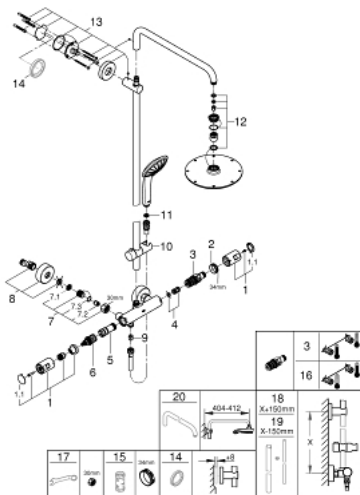

27 965 000 VITALIO JOY SYSTEM 210 SHOWER SYSTEM WITH THERMOSTAT FOR WALL MOUNTING

SPARE PARTS, maj 2016 – now

1. 1: Handle (Spare part-nr. 47728000)
   - 1.1: Cover cap (Spare part-nr. 6458500M)
   - 2: Fitting ring (Spare part-nr. 47743000)
   - 3: Thermostatic compact cartridge 1/2" (Spare part-nr. 47439000)
   - 4: Buffer (Spare part-nr. 47398000)
   - 5: Water flow (Spare part-nr. 47751000)
   - 6: Aquadimmer (Spare part-nr. 12433000)
   - 7: Non-return valve (Spare part-nr. 47189000)
   - 7.1: Dirt strainer (Spare part-nr. 0726400M)
   - 7.2: Non-return valve (Spare part-nr. 08565000)
   - 7.3: O-ring $\varnothing 17 \times \varnothing 2$ (Spare part-nr. 0305500M)
   - 8: S-union (Spare part-nr. 12662000)
   - 9: Non-return valve (Spare part-nr. 08565000)
   - 10: Glide element (Spare part-nr. 12140000)
   - 11: Dirt strainer (Spare part-nr. 0700200M)
   - 12: Spare part set (Spare part-nr. 45933000)
   - 13: Shower rail holder (Spare part-nr. 48279000)
   - 14: Compensation disc (Spare part-nr. 27180000)*
   - 15: Socket spanner (Spare part-nr. 19332000)*
   - 16: GROHE TurboStat cartridge 1/2" (Spare part-nr. 47175000)*
   - 17: Special spanner (Spare part-nr. 19377000)*
   - 18: Shower system pipe for retrofitting (Spare part-nr. 48053000)*
   - 19: Shower system pipe for retrofitting (Spare part-nr. 48054000)*
   - 20: Shower arm for shower systems (Spare part-nr. 14047000)*
2. Optional accessories