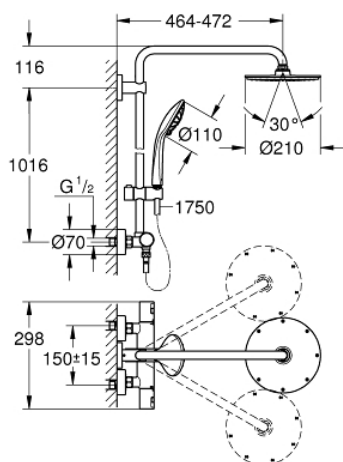

27 965 000 VITALIO JOY SYSTEM 210 SHOWER SYSTEM WITH THERMOSTAT FOR WALL MOUNTING

PRODUCT DESCRIPTION

- Colour: chrome
- consisting of:
 - horizontal swivable 450 mm shower arm
 - exposed thermostat Precision Joy with Aquadimmer function
 - allows change between:
 - head shower metal \varnothing 210 mm
 - spray pattern: Rain
 - with ball joint
 - rotation angle $\pm 15^\circ$
 - hand shower Vitalio Joy 110 Massage (27 319)
 - spray patterns: Rain, SmartRain, Massage
 - GROHE SprayDimmer - stepless flow rate adjustment
 - adjustable in height with gliding element
 - shower hose VitalioFlex Silver 1.750 mm, $\frac{1}{2}$ " x $\frac{1}{2}$ " (27 506)
 - minimum flow rate 7 l/min
 - GROHE DreamSpray - perfect spray pattern
 - GROHE LongLife finish
 - GROHE TurboStat - compact cartridge with wax thermoelement
 - GROHE SafeStop safety button at 38°C
 - GROHE SafeStop Plus optional temperature limiter at 43°C included
 - GROHE SpeedClean - effortless limescale removal
 - Inner WaterGuide - inner insulation for surface protection
 - TwistStop - to prevent hose from twisting
- suitable for instantaneous heaters from 18 kW/h