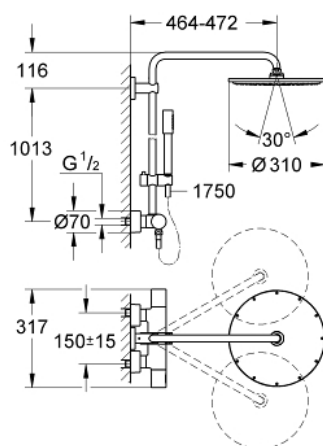

### PRODUCT DESCRIPTION

- Colour: chrome
- consisting of:
  - horizontal swivable 450 mm shower arm
  - exposed thermostat with Aquadimmer function
  - allows change between:
    - Rainshower Cosmopolitan 310 head shower
  - material: metal
  - with ball joint
  - rotation angle  $\pm 15^\circ$
  - metal stick hand shower
  - adjustable in height with gliding element
  - Silverflex shower hose 1750 mm
  - GROHE TurboStat - compact cartridge with wax thermoelement
  - GROHE SafeStop safety button at 38°C
  - GROHE SafeStop Plus optional temperature limiter at 43°C included
  - GROHE CoolTouch - no risk of scalding
  - GROHE DreamSpray - perfect spray pattern
  - GROHE LongLife finish
  - GROHE SpeedClean - effortless limescale removal
  - suitable for instantaneous heaters from 18 kW/h
  - minimum flow rate 7 l/min