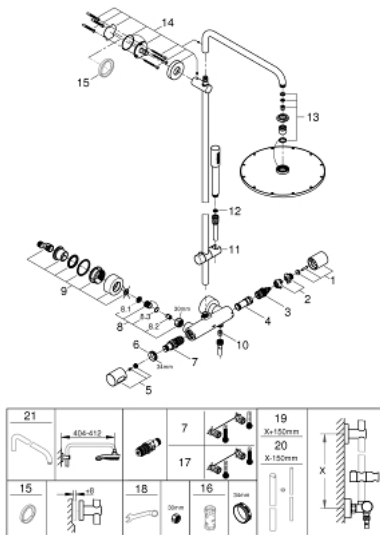

27 966 000 RAINSHOWER SYSTEM 310 SHOWER SYSTEM WITH THERMOSTAT FOR WALL MOUNTING

SPARE PARTS, april 2017 – now

1. 1: Aquadimmer handle (Spare part-nr. 47804000)
   - 2: Stop (Spare part-nr. 47723000)
   - 3: Aquadimmer (Spare part-nr. 47364000)
   - 4: Water flow (Spare part-nr. 47887000)
   - 5: Temperature scale handle (Spare part-nr. 47811000)
   - 6: Fitting ring (Spare part-nr. 47743000)
   - 7: Thermostatic compact cartridge 1/2" (Spare part-nr. 47439000)
   - 8: Non-return valve (Spare part-nr. 47189000)
   - 8.1: Dirt strainer (Spare part-nr. 0726400M)
   - 8.2: Non-return valve (Spare part-nr. 08565000)
   - 8.3: O-ring $\varnothing 17 \times \varnothing 2$ (Spare part-nr. 0305500M)
   - 9: S-union (Spare part-nr. 12693000)
   - 10: Non-return valve (Spare part-nr. 08565000)
   - 11: Glide element (Spare part-nr. 12140000)
   - 12: Dirt strainer (Spare part-nr. 0700200M)
   - 13: Spare part set (Spare part-nr. 45933000)
   - 14: Shower rail holder (Spare part-nr. 48279000)
   - 15: Compensation disc (Spare part-nr. 27180000)*
   - 16: Socket spanner (Spare part-nr. 19332000)*
   - 17: GROHE TurboStat cartridge 1/2" (Spare part-nr. 47175000)*
   - 18: Special spanner (Spare part-nr. 19377000)*
   - 19: Shower system pipe for retrofitting (Spare part-nr. 48053000)*
   - 20: Shower system pipe for retrofitting (Spare part-nr. 48054000)*
   - 21: Shower arm for shower systems (Spare part-nr. 14047000)*
2. Optional accessories