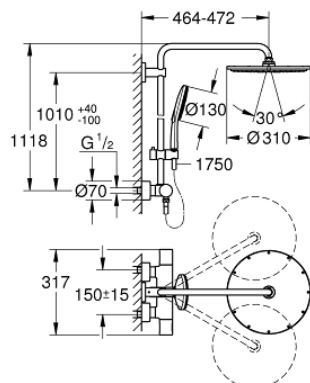

### PRODUCT DESCRIPTION

- Colour: chrome
- consisting of:
  - horizontal swivable 450 mm shower arm
  - exposed thermostat with Aquadimmer function
  - allows change between:
    - head shower Rainshower Cosmopolitan 310
    - maximum flow rate (at 3 bar): 9.5 l/min
  - material: metal
  - with ball joint
  - rotation angle  $\pm 15^\circ$
  - hand shower Rainshower SmartActive 130
  - maximum flow rate (at 3 bar): 8.5 l/min
  - adjustable in height with gliding element
  - Silverflex shower hose 1750 mm
- AquaCalibrator limits maximum flow rate of system (at 3 bar): 9.5 l/min
- GROHE TurboStat - compact cartridge with wax thermoelement
- GROHE EcoJoy - Less water, perfect flow
- GROHE SafeStop safety button at 38°C
- GROHE SafeStop Plus optional temperature limiter at 43°C included
- GROHE CoolTouch - no risk of scalding
- GROHE DreamSpray - perfect spray pattern
- GROHE SmartTip showering spray selection via push of a ring
- GROHE LongLife finish
- Flexible Installation - 1 adjustable bracket for existing drill holes
- GROHE SpeedClean - effortless limescale removal
- suitable for instantaneous heaters from 18 kW/h
- minimum flow rate 5 l/min