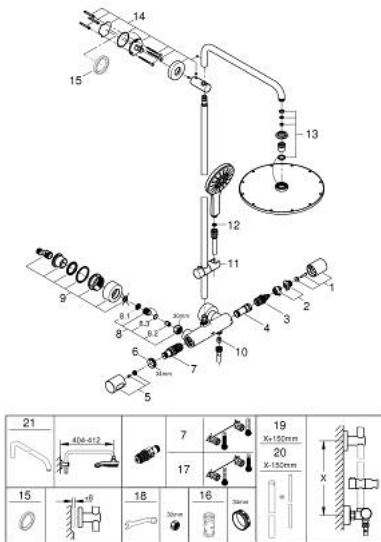

27 968 001 RAINSHOWER SMARTACTIVE 310 SHOWER SYSTEM WITH THERMOSTAT FOR WALL MOUNTING

SPARE PARTS, august 2018 – now

1. 1: Aquadimmer handle (Spare part-nr. 47804000)
   - 2: Stop (Spare part-nr. 47723000)
   - 3: Aquadimmer (Spare part-nr. 47364000)
   - 4: Water flow (Spare part-nr. 47887000)
   - 5: Temperature scale handle (Spare part-nr. 47811000)
   - 6: Fitting ring (Spare part-nr. 47743000)
   - 7: Thermostatic compact cartridge 1/2" (Spare part-nr. 47439000)
   - 8: Non-return valve (Spare part-nr. 47189000)
   - 8.1: Dirt strainer (Spare part-nr. 0726400M)
   - 8.2: Non-return valve (Spare part-nr. 08565000)
   - 8.3: O-ring $\varnothing 17 \times \varnothing 2$ (Spare part-nr. 0305500M)
   - 9: S-union (Spare part-nr. 12693000)
   - 10: Non-return valve (Spare part-nr. 08565000)
   - 11: Glide element (Spare part-nr. 12140000)
   - 12: Dirt strainer (Spare part-nr. 0700200M)
   - 13: Spare part set (Spare part-nr. 45933000)
   - 14: Shower rail holder (Spare part-nr. 48279000)
   - 15: Compensation disc (Spare part-nr. 27180000)*
   - 16: Socket spanner (Spare part-nr. 19332000)*
   - 17: GROHE TurboStat cartridge 1/2" (Spare part-nr. 47175000)*
   - 18: Special spanner (Spare part-nr. 19377000)*
   - 19: Shower system pipe for retrofitting (Spare part-nr. 48053000)*
   - 20: Shower system pipe for retrofitting (Spare part-nr. 48054000)*
   - 21: Shower arm for shower systems (Spare part-nr. 14047000)*
2. Optional accessories