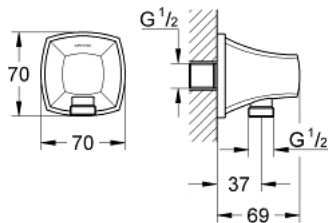

27 970 000 **GRANDERA SHOWER OUTLET ELBOW, 1/2"**

PRODUCT DESCRIPTION

- Colour: chrome
- material: metal
- male thread
- protected against backflow
- GROHE LongLife finish

27 970 000 GRANDERA SHOWER OUTLET ELBOW, 1/2"

SPARE PARTS, junij 2012 – now

1: Non-return valve (Spare part-nr. 08565000)