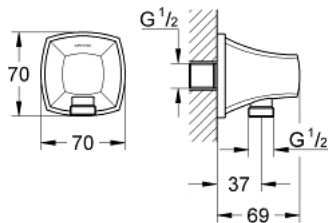

27 970 IG0 **GRANDERA SHOWER OUTLET ELBOW, 1/2"**

PRODUCT DESCRIPTION

- Colour: chrome/gold
- material: metal
- male thread
- protected against backflow
- GROHE LongLife finish

27 970 IG0 GRANDERA SHOWER OUTLET ELBOW, 1/2"

SPARE PARTS, junij 2012 – now

1: Non-return valve (Spare part-nr. 08565000)