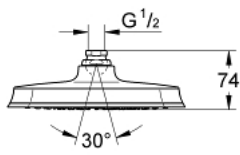

## 27 974 000 GRANDERA 210 HEAD SHOWER 1 SPRAY

### PRODUCT DESCRIPTION

- Colour: chrome
- spray pattern: Rain
- 221 x 221 mm
- material: metal
- with ball joint
- rotation angle  $\pm 15^\circ$
- connection thread 1/2"
- GROHE DreamSpray - perfect spray pattern
- GROHE LongLife finish
- GROHE SpeedClean - effortless limescale removal
- suitable for instantaneous heater
- min. recommended pressure 1.0 bar

## 27 974 000 GRANDERA 210 HEAD SHOWER 1 SPRAY

**SPARE PARTS**, avgust 2012 – now

1: Spare part set (Spare part-nr. 45933000)