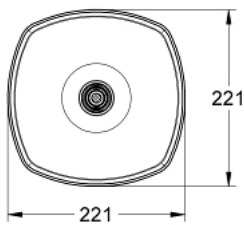

## 27 974 000 GRANDERA 210 HEAD SHOWER 1 SPRAY

### PRODUCT DESCRIPTION

- Colour: chrome
- spray pattern: Rain
- 221 x 221 mm
- material: metal
- with ball joint
- rotation angle  $\pm 15^\circ$
- connection thread 1/2"
- GROHE DreamSpray - perfect spray pattern
- GROHE LongLife finish
- GROHE SpeedClean - effortless limescale removal
- suitable for instantaneous heater
- min. recommended pressure 1.0 bar

## 27 974 000 GRANDERA 210 HEAD SHOWER 1 SPRAY

**SPARE PARTS**, avgust 2012 – now

1: Spare part set (Spare part-nr. 45933000)