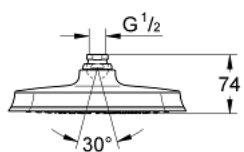

27 974 DA0 GRANDERA 210 HEAD SHOWER 1 SPRAY

PRODUCT DESCRIPTION

- Colour: warm sunset
- spray pattern: Rain
- 221 x 221 mm
- metal
- with ball joint
- rotation angle $\pm 15^\circ$
- connection thread 1/2"
- GROHE DreamSpray - perfect spray pattern
- GROHE LongLife finish
- GROHE SpeedClean - effortless limescale removal
- suitable for instantaneous heater
- min. recommended pressure 1.0 bar