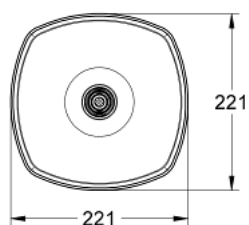

27 974 DA0 GRANDERA 210 HEAD SHOWER 1 SPRAY

PRODUCT DESCRIPTION

- Colour: warm sunset
- spray pattern: Rain
- 221 x 221 mm
- metal
- with ball joint
- rotation angle $\pm 15^\circ$
- connection thread 1/2"
- GROHE DreamSpray - perfect spray pattern
- GROHE LongLife finish
- GROHE SpeedClean - effortless limescale removal
- suitable for instantaneous heater
- min. recommended pressure 1.0 bar