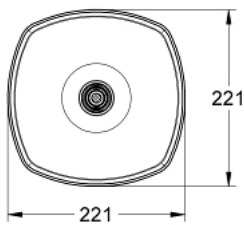

27 974 IG0 GRANDERA 210 HEAD SHOWER 1 SPRAY

PRODUCT DESCRIPTION

- Colour: chrome/gold
- spray pattern: Rain
- 221 x 221 mm
- material: metal
- with ball joint
- rotation angle $\pm 15^\circ$
- connection thread 1/2"
- GROHE DreamSpray - perfect spray pattern
- GROHE LongLife finish
- GROHE SpeedClean - effortless limescale removal
- suitable for instantaneous heater
- min. recommended pressure 1.0 bar

27 974 IG0 GRANDERA 210 HEAD SHOWER 1 SPRAY

SPARE PARTS, avgust 2012 – now

1: Spare part set (Spare part-nr. 45933000)