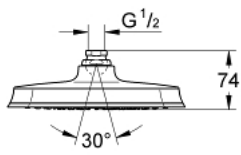

27 974 IG0 GRANDERA 210 HEAD SHOWER 1 SPRAY

PRODUCT DESCRIPTION

- Colour: chrome/gold
- spray pattern: Rain
- 221 x 221 mm
- material: metal
- with ball joint
- rotation angle $\pm 15^\circ$
- connection thread 1/2"
- GROHE DreamSpray - perfect spray pattern
- GROHE LongLife finish
- GROHE SpeedClean - effortless limescale removal
- suitable for instantaneous heater
- min. recommended pressure 1.0 bar

27 974 IG0 GRANDERA 210 HEAD SHOWER 1 SPRAY

SPARE PARTS, avgust 2012 – now

1: Spare part set (Spare part-nr. 45933000)