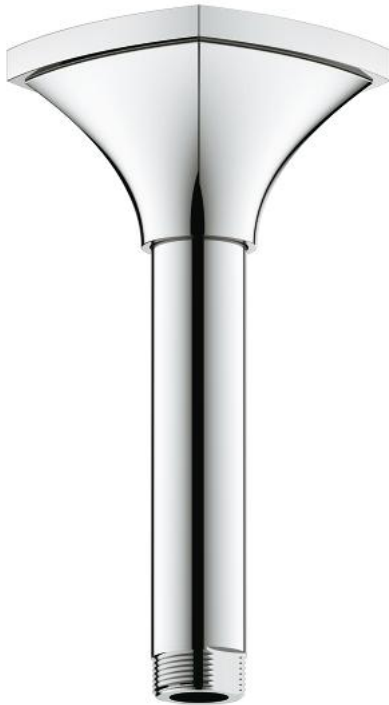

27 978 000 **RAINSHOWER GRANDERA SHOWER ARM CEILING 142 MM**

PRODUCT DESCRIPTION

- Colour: chrome
- material: metal
- length 142 mm
- connection thread 1/2"
- Grandera escutcheon
- GROHE LongLife finish