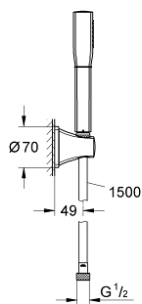

27 993 000 GRANDERA STICK WALL HOLDER SET 1 SPRAY

PRODUCT DESCRIPTION

- Colour: chrome
- consisting of:
 - Stick hand shower (26 037 000)
 - wall hand shower holder (27 969)
 - Rotaflex Metal Long-Life TwistStop shower hose 1500 mm (28 417)
 - 7.6 l/min flow limiter
 - GROHE DreamSpray - perfect spray pattern
 - Inner WaterGuide - inner insulation for surface protection
 - GROHE CoolTouch - no risk of scalding
 - GROHE LongLife finish
 - GROHE SpeedClean - effortless limescale removal
- suitable for instantaneous heater
- min. recommended pressure 1.0 bar

27 993 000 **GRANDERA STICK WALL HOLDER SET 1 SPRAY**

SPARE PARTS, avgust 2012 – now

1: Dirt strainer (Spare part-nr. 0700200M)