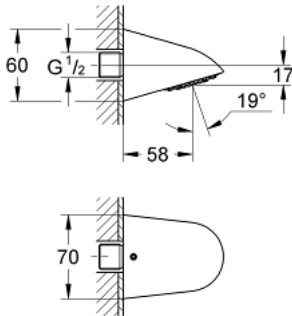

28 002 000 RELEXA 70 SPORTS HEAD SHOWER 1 SPRAY

PRODUCT DESCRIPTION

- Colour: chrome
- low aerosol emission
- heavy, casted model
- theft proof
- connection thread 1/2"
- projection 58 mm
- flow limiter 9 l/min. and 12 l/min.
- GROHE DreamSpray - perfect spray pattern
- GROHE LongLife finish
- GROHE SpeedClean - effortless limescale removal
- Inner WaterGuide - inner insulation for surface protection
- suicide-resisting design
- pipe union plug-in for wall connection
- min. recommended pressure 1.0 bar

28 002 000 RELEXA 70 SPORTS HEAD SHOWER 1 SPRAY

SPARE PARTS, junij 2008 – now

1: Spray faceplate (Spare part-nr. 48011000)

2: Flow limiter (Spare part-nr. 4211400M)

3: Flow limiter (Spare part-nr. 4211500M)