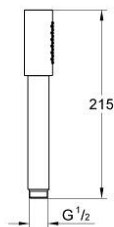

28 034 000 SENA STICK HAND SHOWER 1 SPRAY

PRODUCT DESCRIPTION

- Colour: chrome
- spray pattern: Standard spray
- material: metal
- GROHE DreamSpray - perfect spray pattern
- GROHE LongLife finish
- GROHE SpeedClean - effortless limescale removal
- Inner WaterGuide - inner insulation for surface protection
- universal mounting system, fitting all standard shower hoses

28 034 000 SENA STICK HAND SHOWER 1 SPRAY

SPARE PARTS, december 2003 – now

1: Dirt strainer (Spare part-nr. 0700200M)