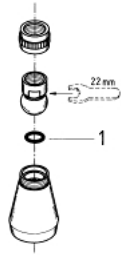

28 094 000 RELEXA PLUS 50 HEAD SHOWER 1 SPRAY

PRODUCT DESCRIPTION

- Colour: chrome
- with ball joint
- 1/2" connection
- GROHE LongLife finish
- adjustable flow rate
- without shower arm

28 094 000 RELEXA PLUS 50 HEAD SHOWER 1 SPRAY

SPARE PARTS, januar 1980 – now

1: Sealing washer (Spare part-nr. 0119800M)

20.06.90 02.03.95
Neuhaus Klotz.
28.099

28.094