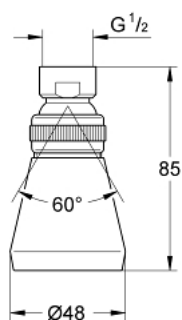

28 094 000 RELEXA PLUS 50 HEAD SHOWER 1 SPRAY

PRODUCT DESCRIPTION

- Colour: chrome
- with ball joint
- 1/2" connection
- GROHE LongLife finish
- adjustable flow rate
- without shower arm

28 094 000 RELEXA PLUS 50 HEAD SHOWER 1 SPRAY

SPARE PARTS, januar 1980 – now

1: Sealing washer (Spare part-nr. 0119800M)

20.06.90 02.03.95
Neuhaus Klotz.
28.099

28.094